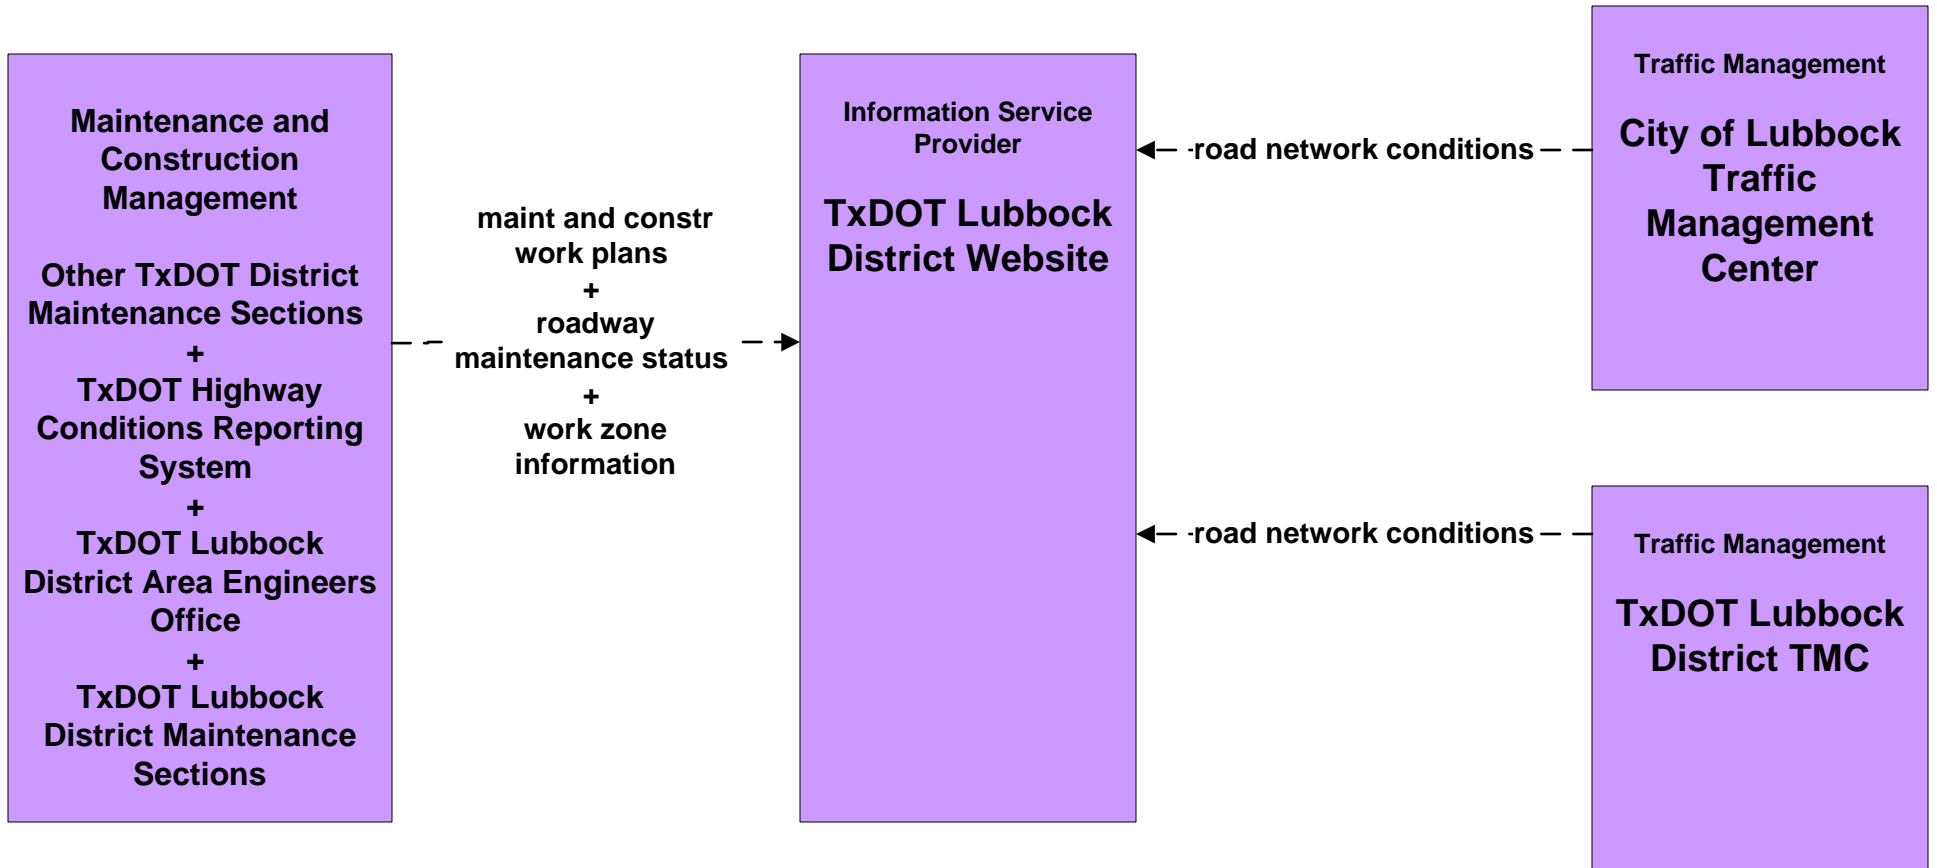

Lubbock Regional ITS Architecture

Customized Market Package Diagrams

Advanced Traveler Information Systems (ATIS)

**ATIS1 - Broadcast Traveler Information
TxDOT Lubbock District Website (Inputs)**

**ATIS1 - Broadcast Traveler Information
TxDOT Lubbock District Website (Outputs)**

**ATIS2 - Interactive Traveler Information
TxDOT Lubbock District Website**

**ATIS5 - ISP Based Route Guidance
TxDOT Motor Carrier Routing Information**