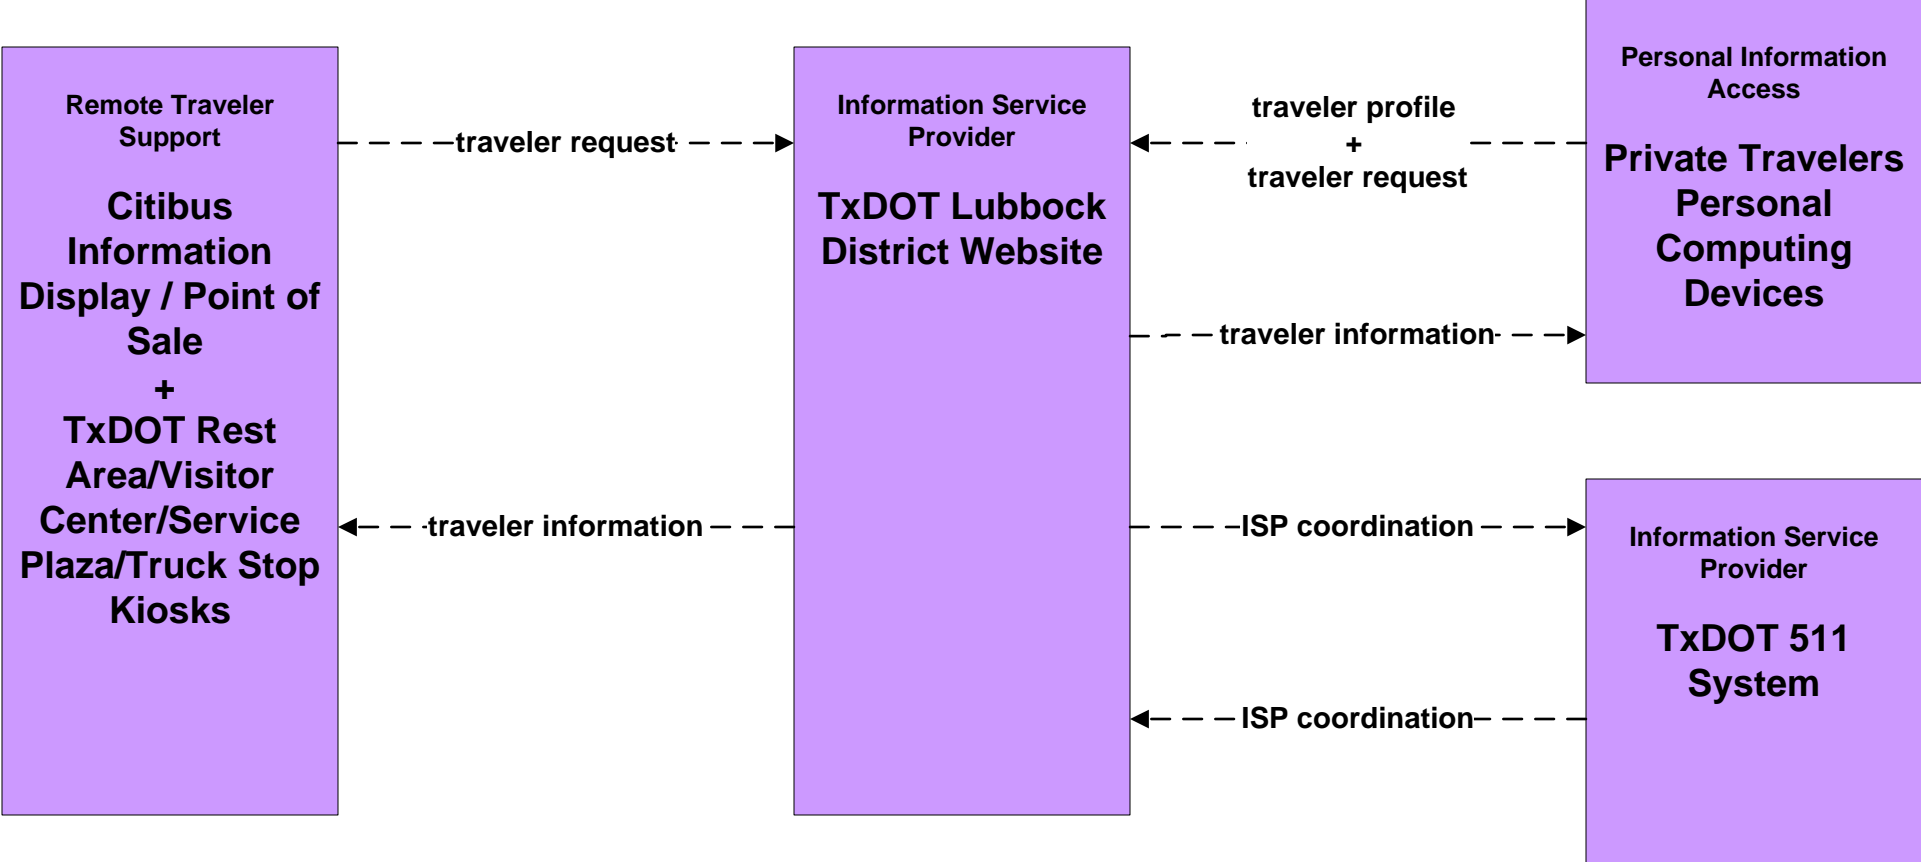

Lubbock Regional ITS Architecture

Customized Market Package Diagrams

Advanced Traveler Information Systems (ATIS)

**ATIS1 - Broadcast Traveler Information
TxDOT Lubbock District Website (Inputs)**

**ATIS1 - Broadcast Traveler Information
TxDOT Lubbock District Website (Outputs)**

**ATIS2 - Interactive Traveler Information
TxDOT Lubbock District Website**

**ATIS5 - ISP Based Route Guidance
TxDOT Motor Carrier Routing Information**