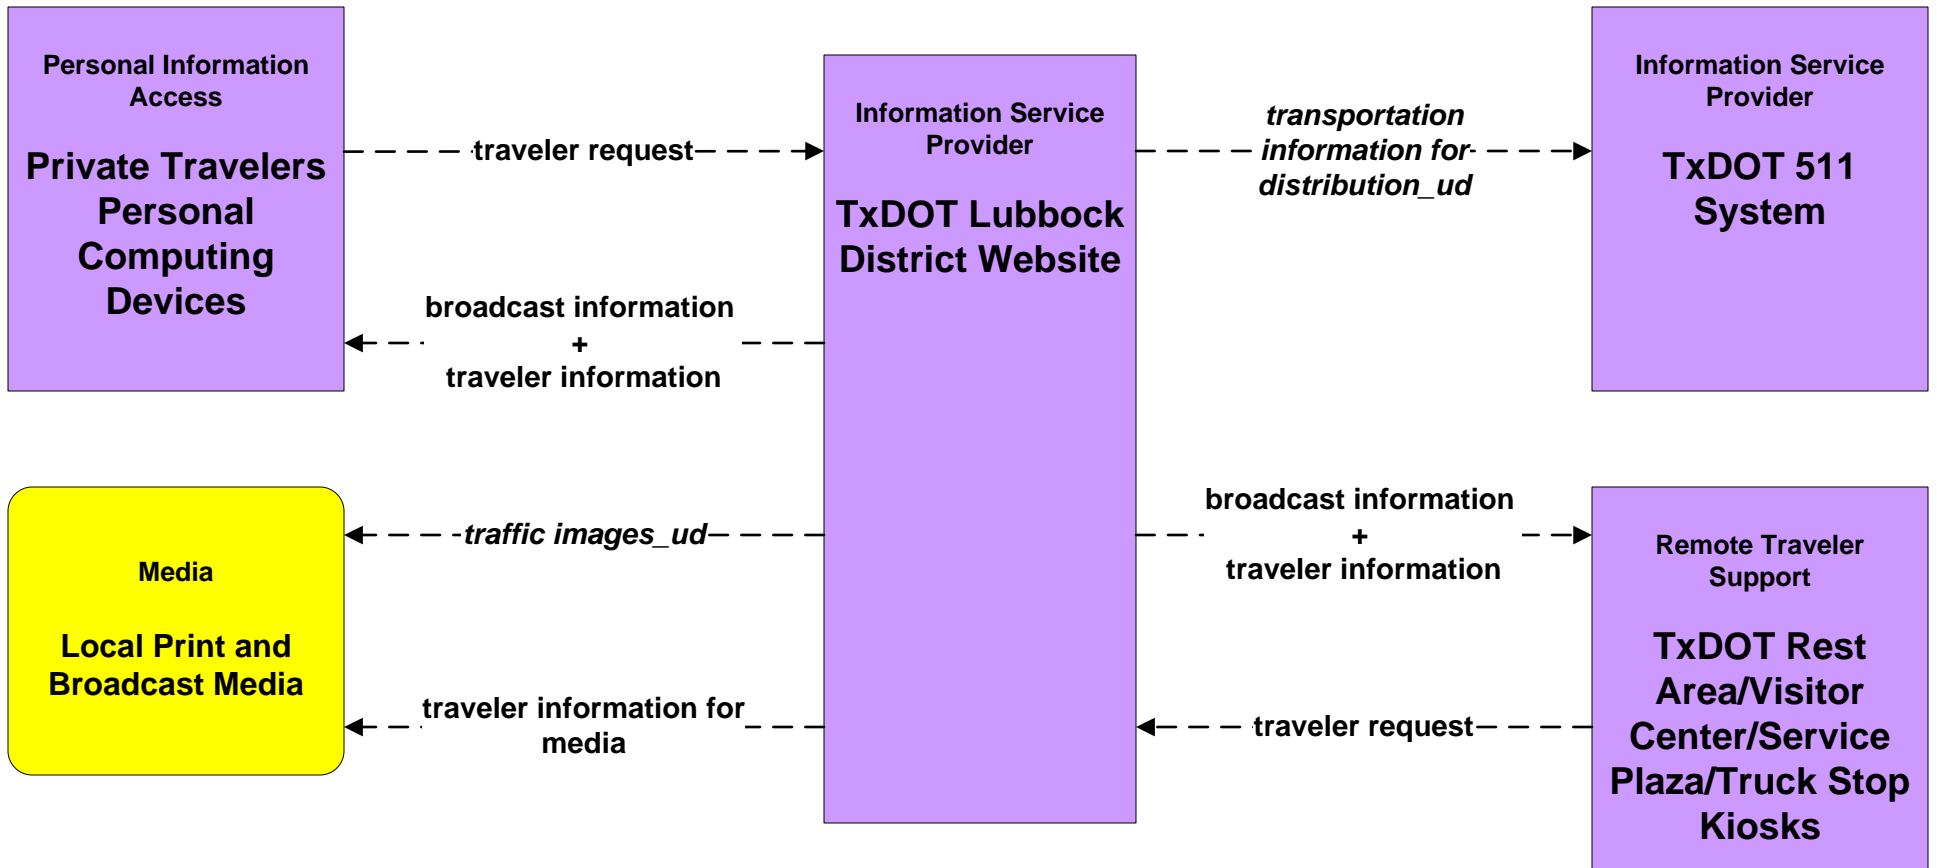

Lubbock Regional ITS Architecture

Customized Market Package Diagrams

Advanced Traveler Information Systems (ATIS)

**ATIS1 - Broadcast Traveler Information
TxDOT Lubbock District Website (Inputs)**

**ATIS1 - Broadcast Traveler Information
TxDOT Lubbock District Website (Outputs)**

**ATIS2 - Interactive Traveler Information
TxDOT Lubbock District Website**

**ATIS5 - ISP Based Route Guidance
TxDOT Motor Carrier Routing Information**