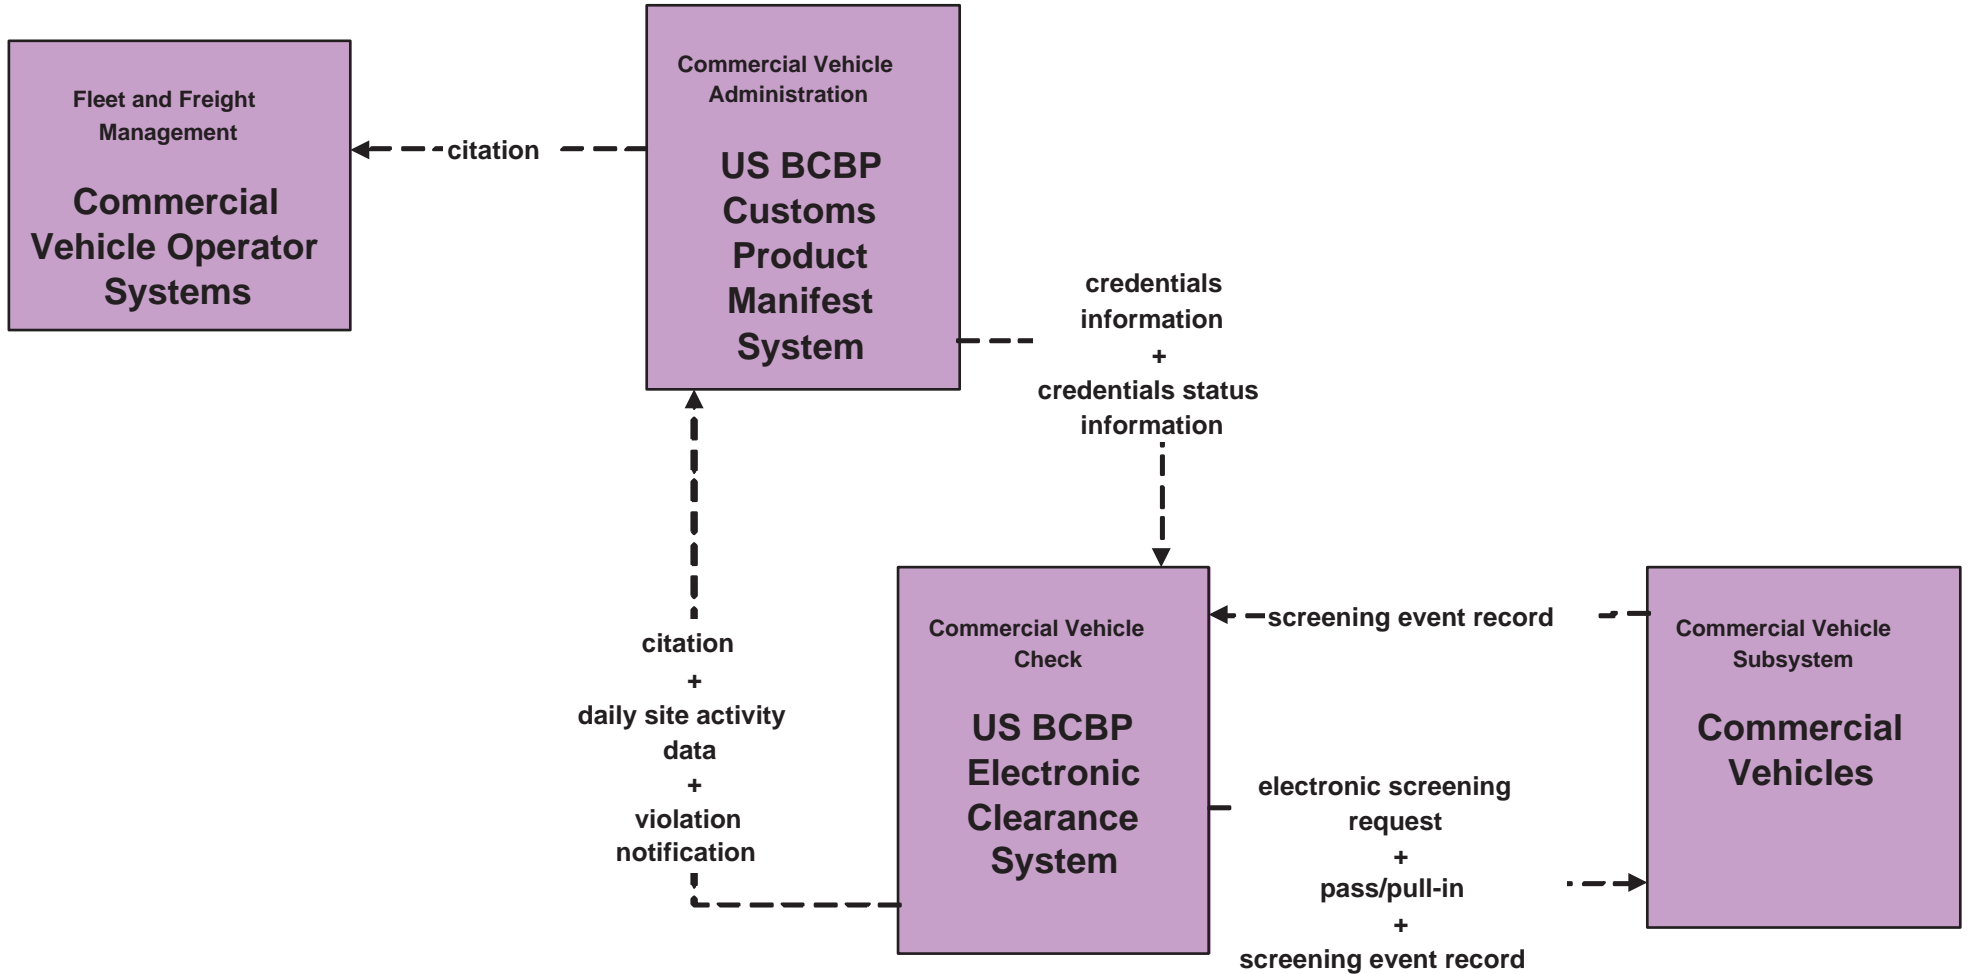

El Paso Regional ITS Architecture

Customized Market Package Diagrams

Commercial Vehicle Operations (CVO)

**CVO02 - Freight Administration
El Paso Transportation Hub**

**CVO03 - Electronic Clearance
US Customs**

**CVO03 - Electronic Clearance
DPS**

CVO10 - HAZMAT

LEGEND

- planned and future flow
----->
- existing flow
————>
- user defined flow
————>