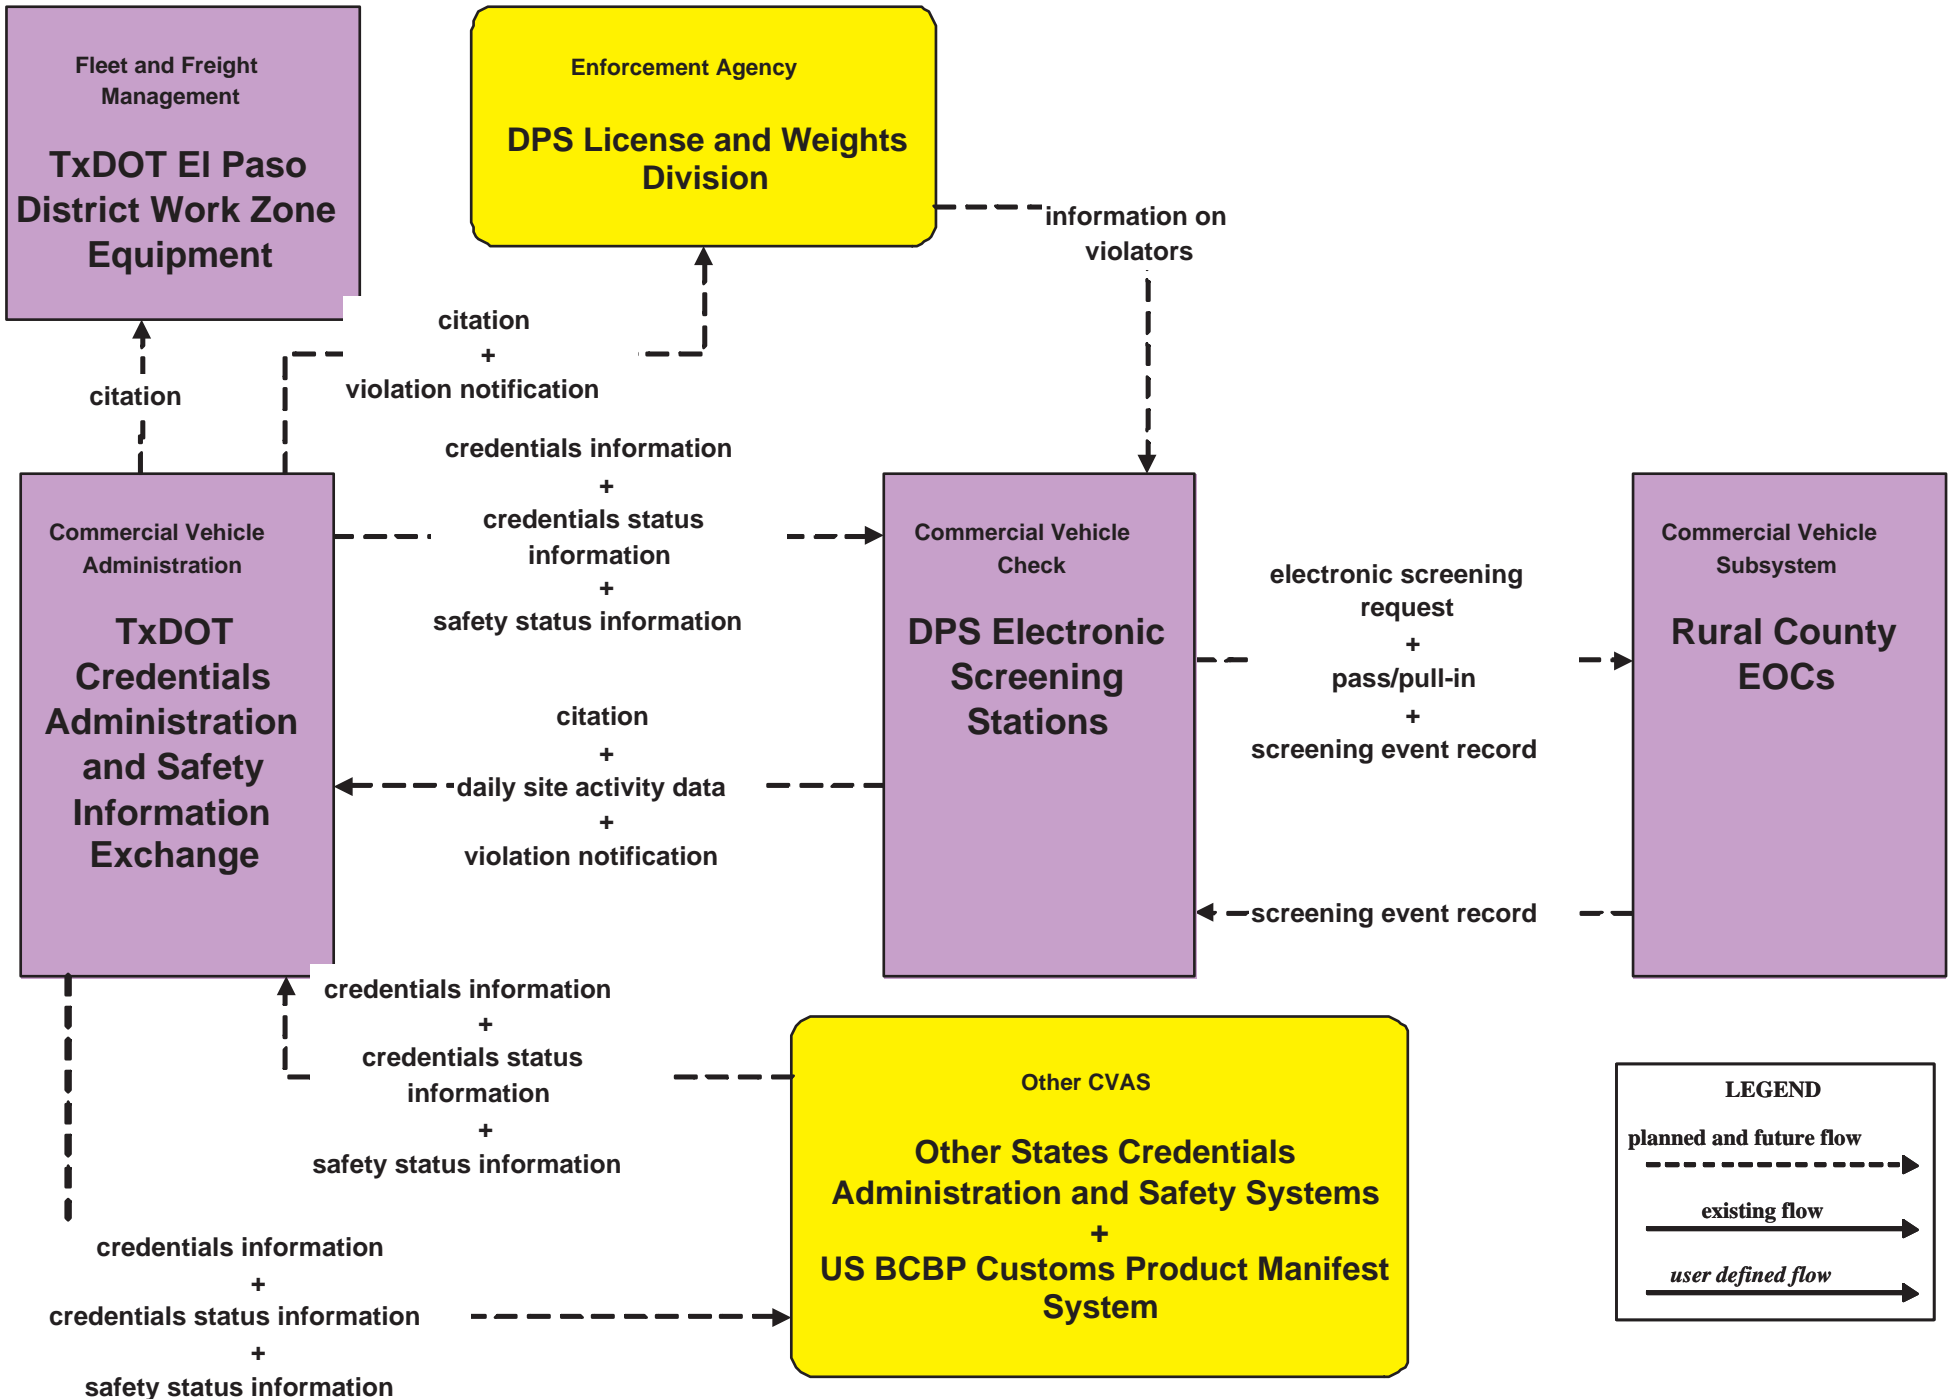

El Paso Regional ITS Architecture

Customized Market Package Diagrams

Commercial Vehicle Operations (CVO)

**CVO02 - Freight Administration
El Paso Transportation Hub**

**CVO03 - Electronic Clearance
US Customs**

**CVO03 - Electronic Clearance
DPS**

CVO10 - HAZMAT

LEGEND

- planned and future flow
----->
- existing flow
————>
- user defined flow
————>