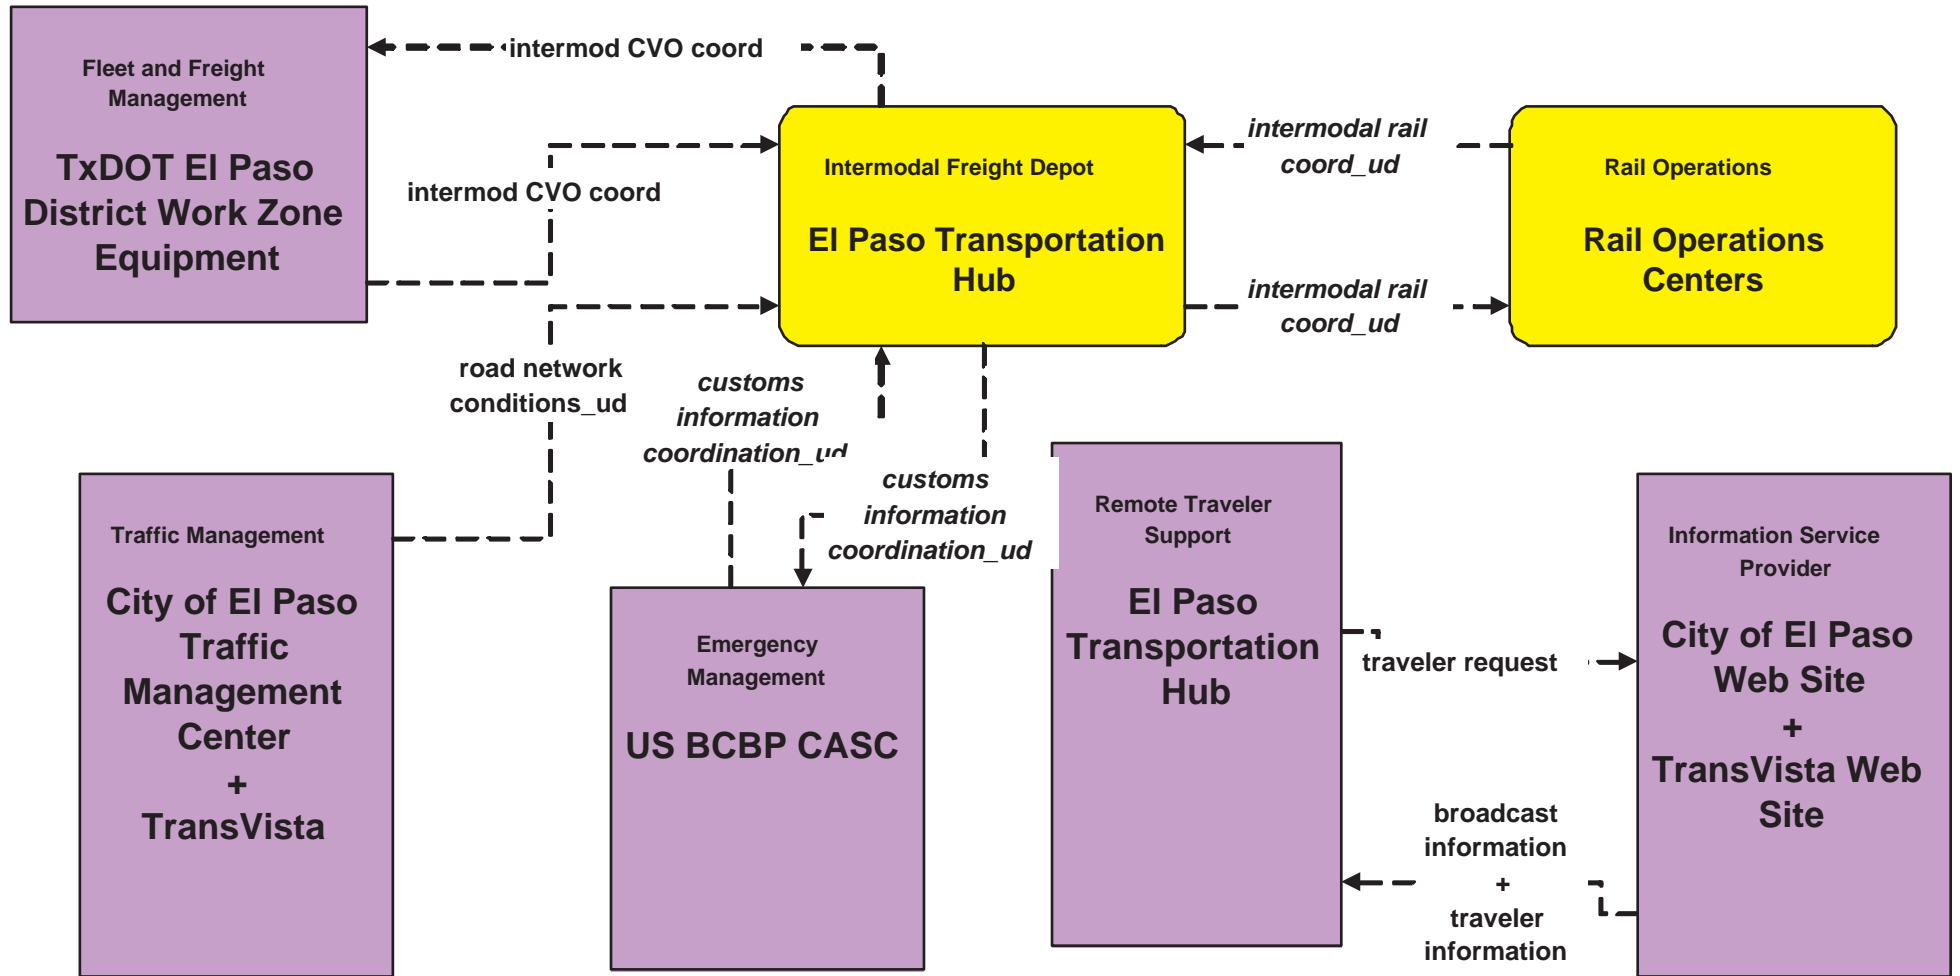

El Paso Regional ITS Architecture

Customized Market Package Diagrams

Commercial Vehicle Operations (CVO)

**CVO02 - Freight Administration
El Paso Transportation Hub**

**CVO03 - Electronic Clearance
US Customs**

**CVO03 - Electronic Clearance
DPS**

CVO10 - HAZMAT

LEGEND

- planned and future flow
----->
- existing flow
————>
- user defined flow
————>