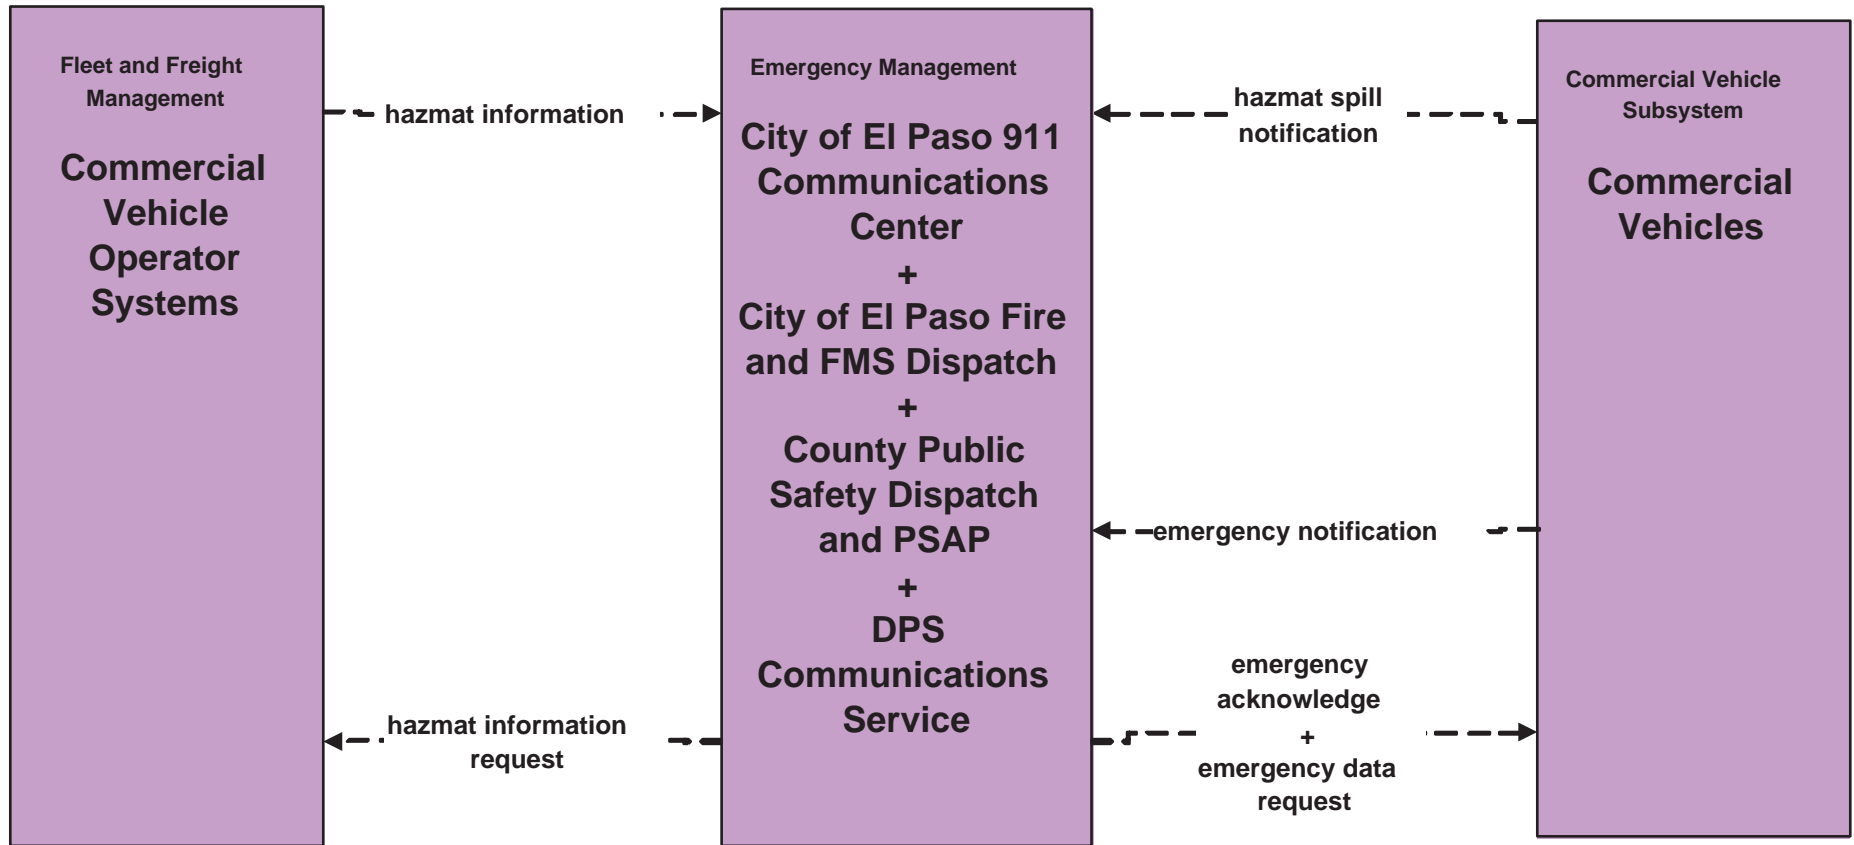

El Paso Regional ITS Architecture

Customized Market Package Diagrams

Commercial Vehicle Operations (CVO)

**CVO02 - Freight Administration
El Paso Transportation Hub**

**CVO03 - Electronic Clearance
US Customs**

**CVO03 - Electronic Clearance
DPS**

CVO10 - HAZMAT

LEGEND

- planned and future flow
----->
- existing flow
————>
- user defined flow
————>