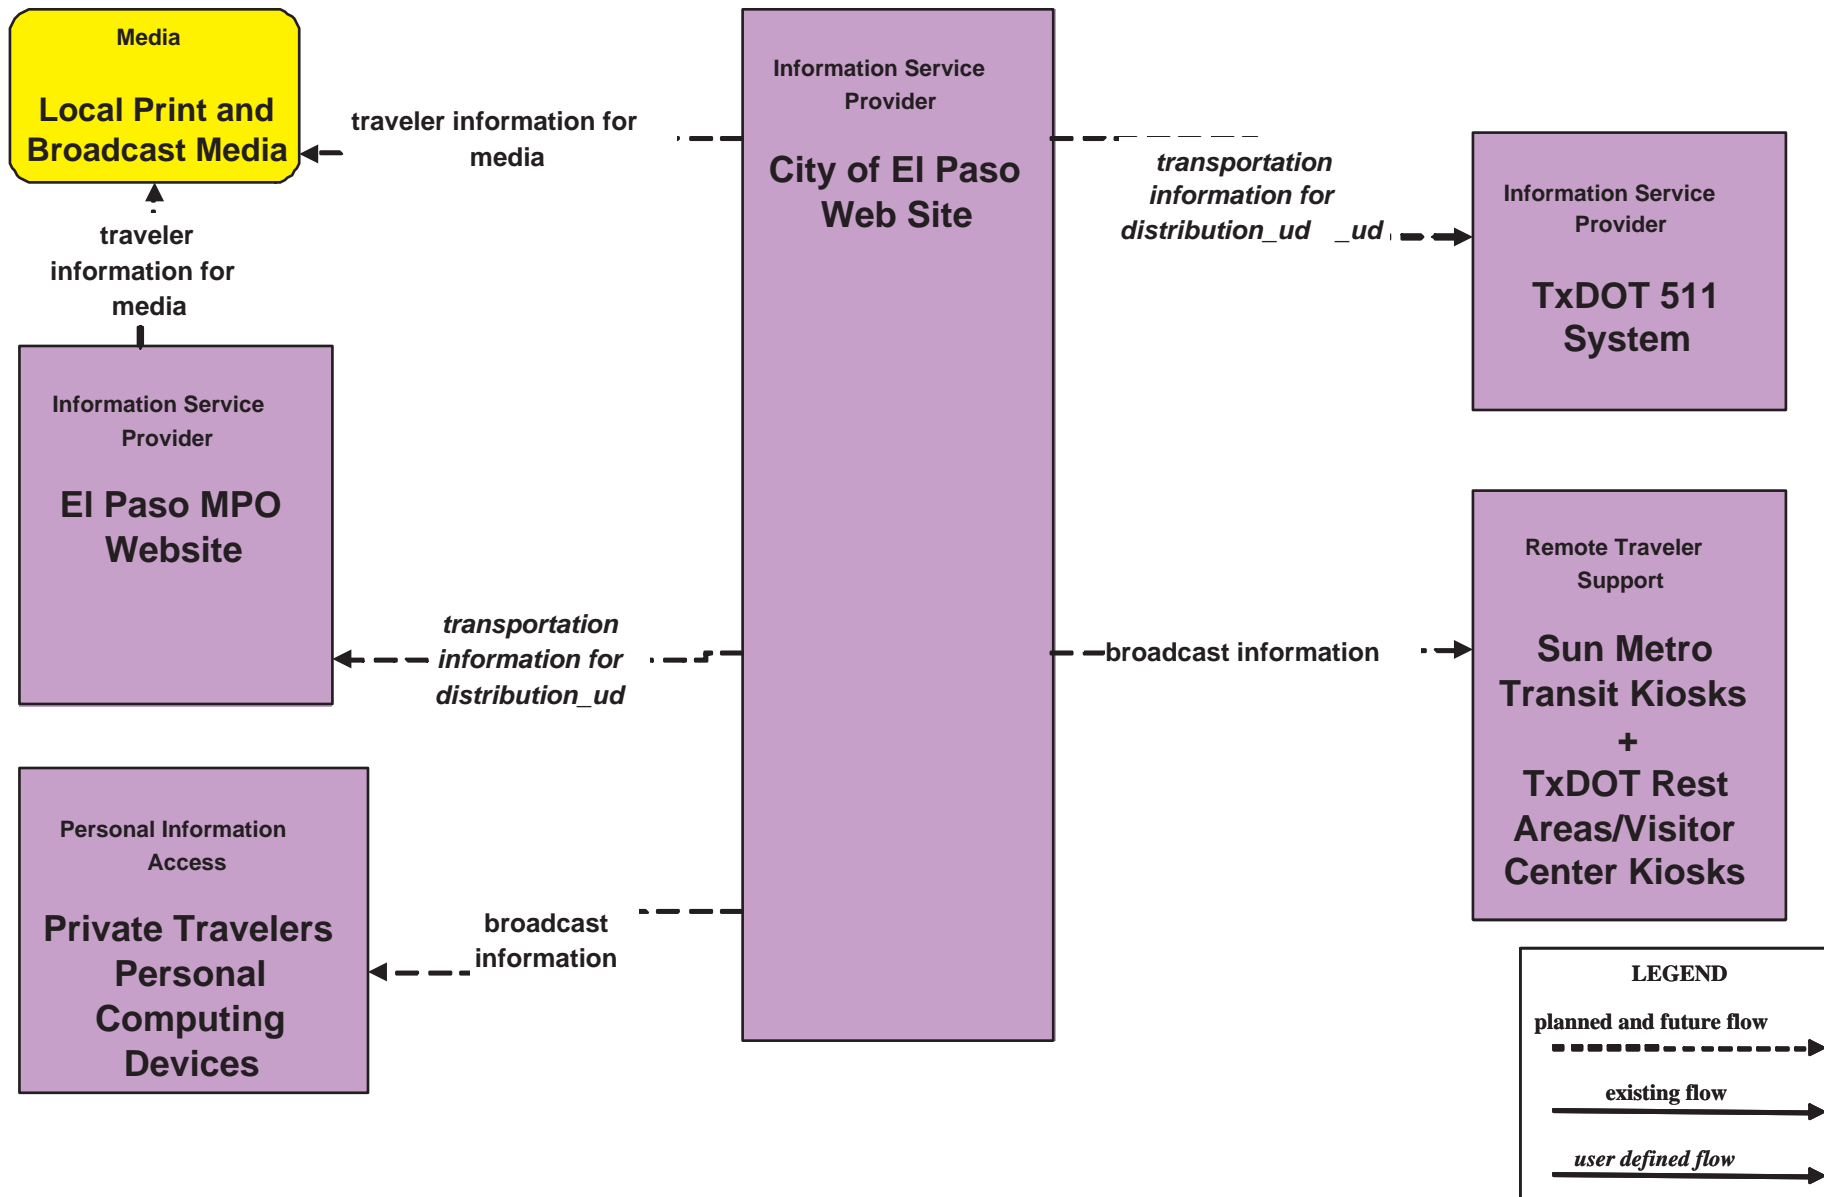

### **Advanced Traveler Information Systems (ATIS)**

**ATIS1 - Broadcast Traveler Information  
 TxDOT EI Paso District Web Page (Inputs)**

**ATIS1 - Broadcast Traveler Information  
TxDOT EI Paso District Web Page (Outputs)**

# ATIS1 - Broadcast Traveler Information TransVista Website (Outputs)

# ATIS1 - Broadcast Traveler Information City of El Paso Web Page (Inputs)

# ATIS1 - Broadcast Traveler Information Customs Web Site

**ATIS5 - ISP Based Route Guidance  
TxDOT Motor Carrier Routing Information**