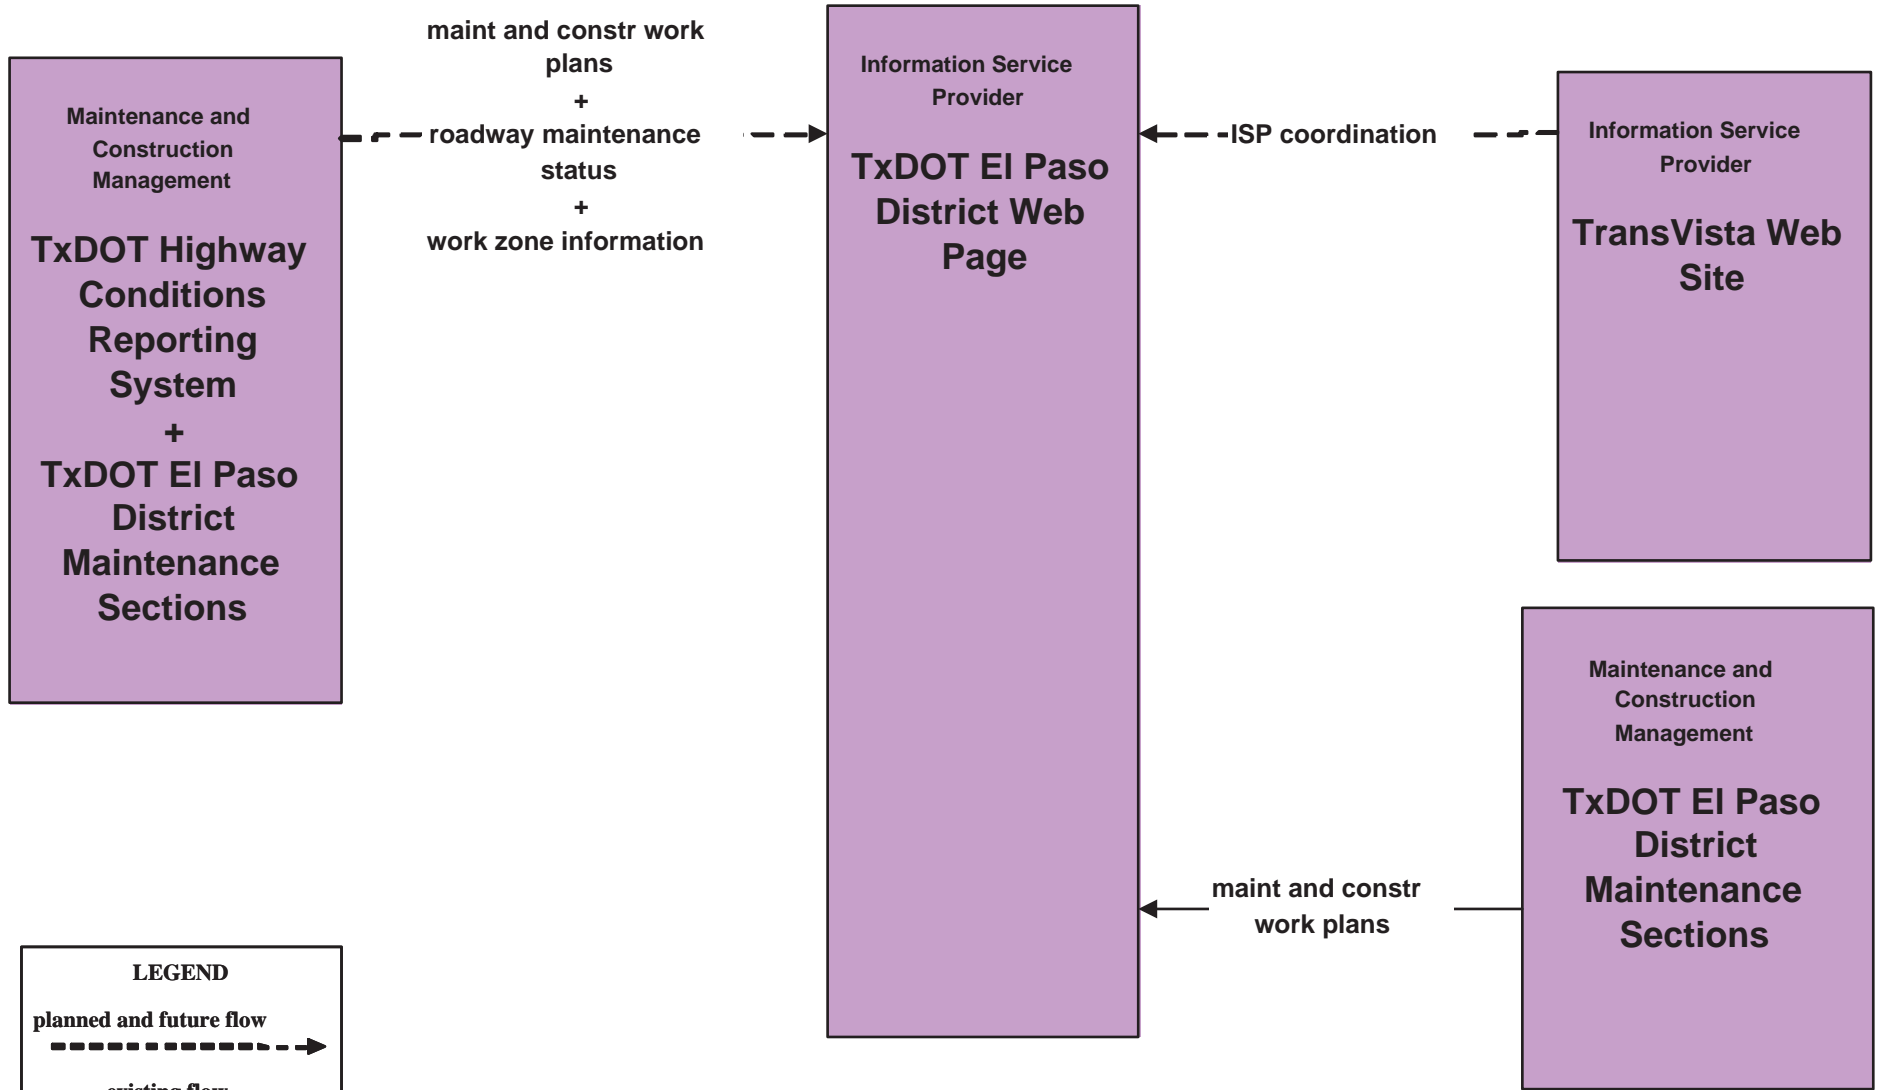

# **El Paso Regional ITS Architecture**

## **Customized Market Package Diagrams**

### **Advanced Traveler Information Systems (ATIS)**

**ATIS1 - Broadcast Traveler Information  
 TxDOT EI Paso District Web Page (Inputs)**

**ATIS1 - Broadcast Traveler Information  
TxDOT EI Paso District Web Page (Outputs)**

# ATIS1 - Broadcast Traveler Information TransVista Website (Outputs)