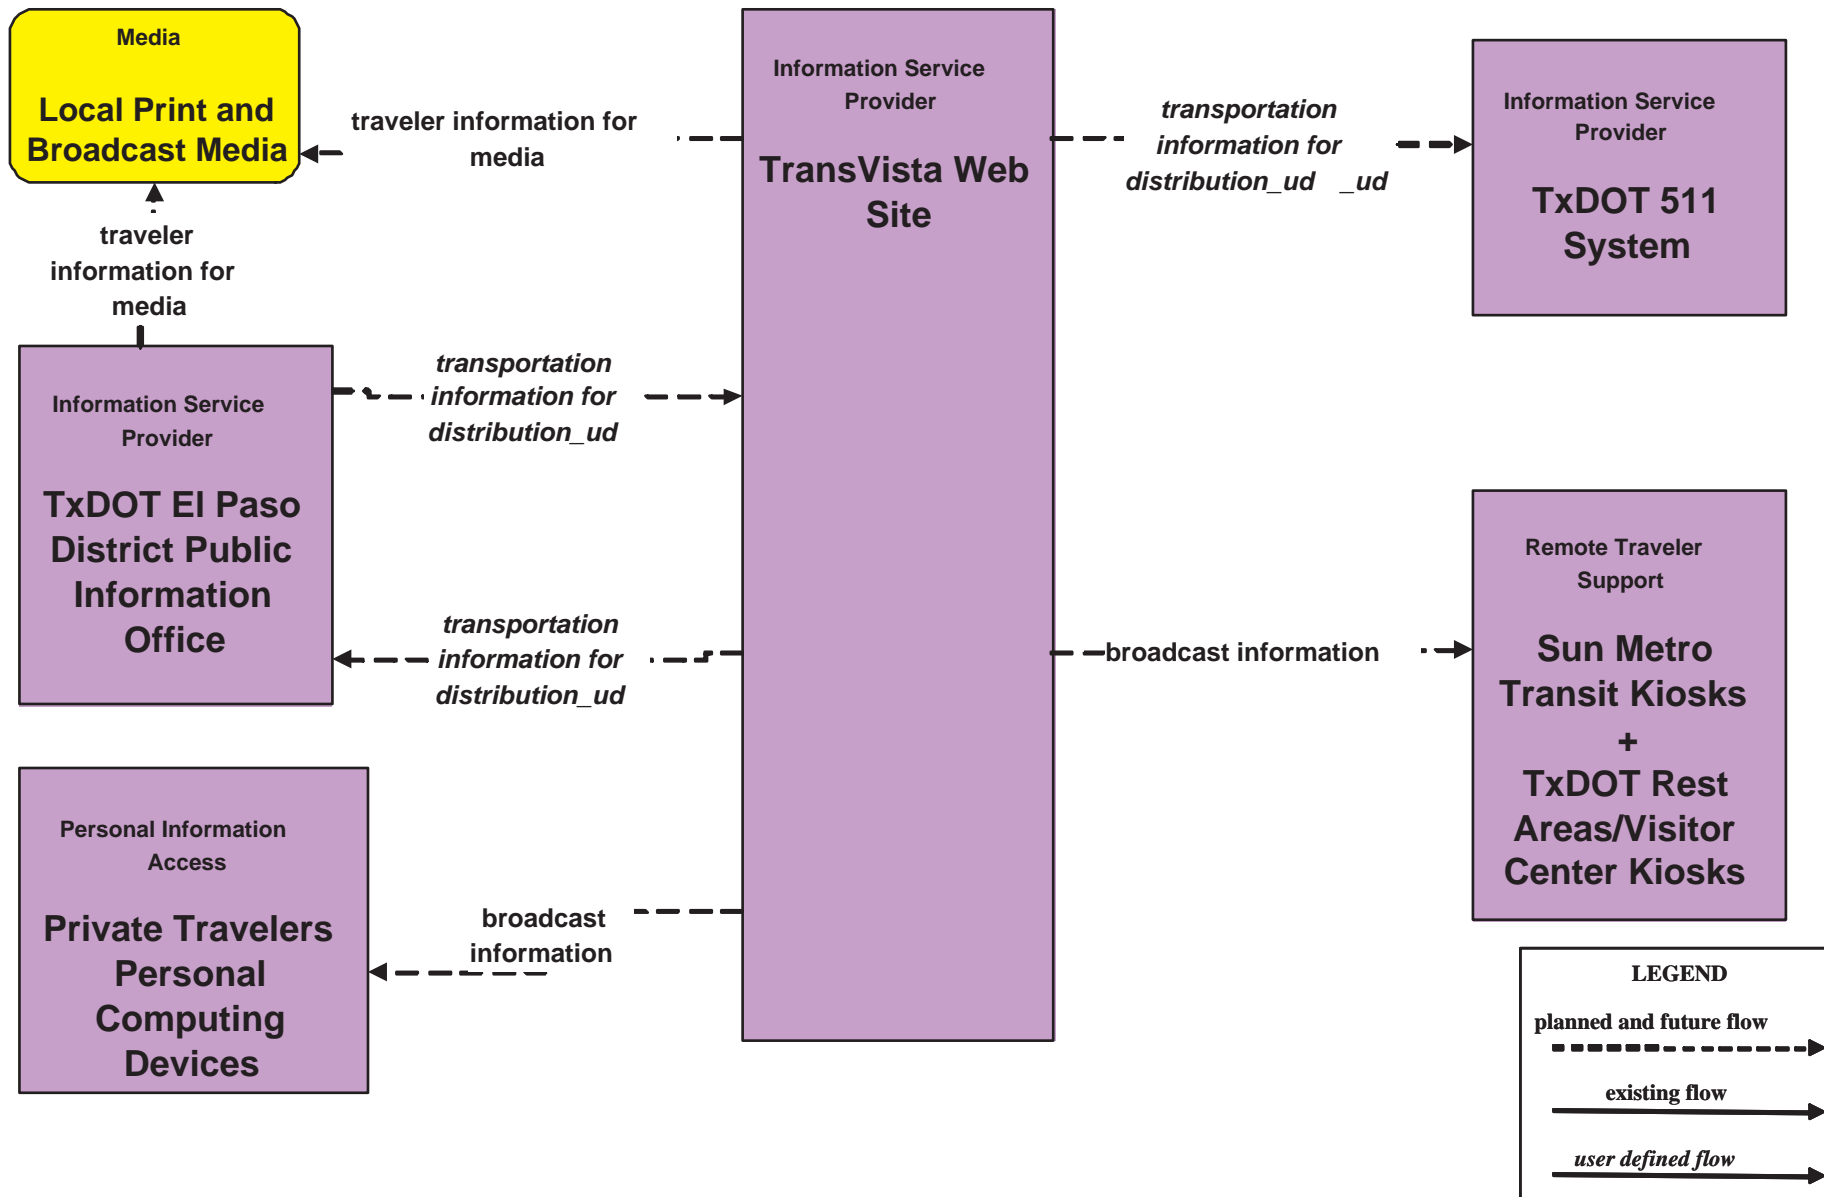

### **Advanced Traveler Information Systems (ATIS)**

**ATIS1 - Broadcast Traveler Information  
 TxDOT EI Paso District Web Page (Inputs)**

**ATIS1 - Broadcast Traveler Information  
TxDOT EI Paso District Web Page (Outputs)**

# ATIS1 - Broadcast Traveler Information TransVista Website (Outputs)

# ATIS1 - Broadcast Traveler Information City of El Paso Web Page (Inputs)

# ATIS1 - Broadcast Traveler Information Customs Web Site

**ATIS5 - ISP Based Route Guidance  
TxDOT Motor Carrier Routing Information**