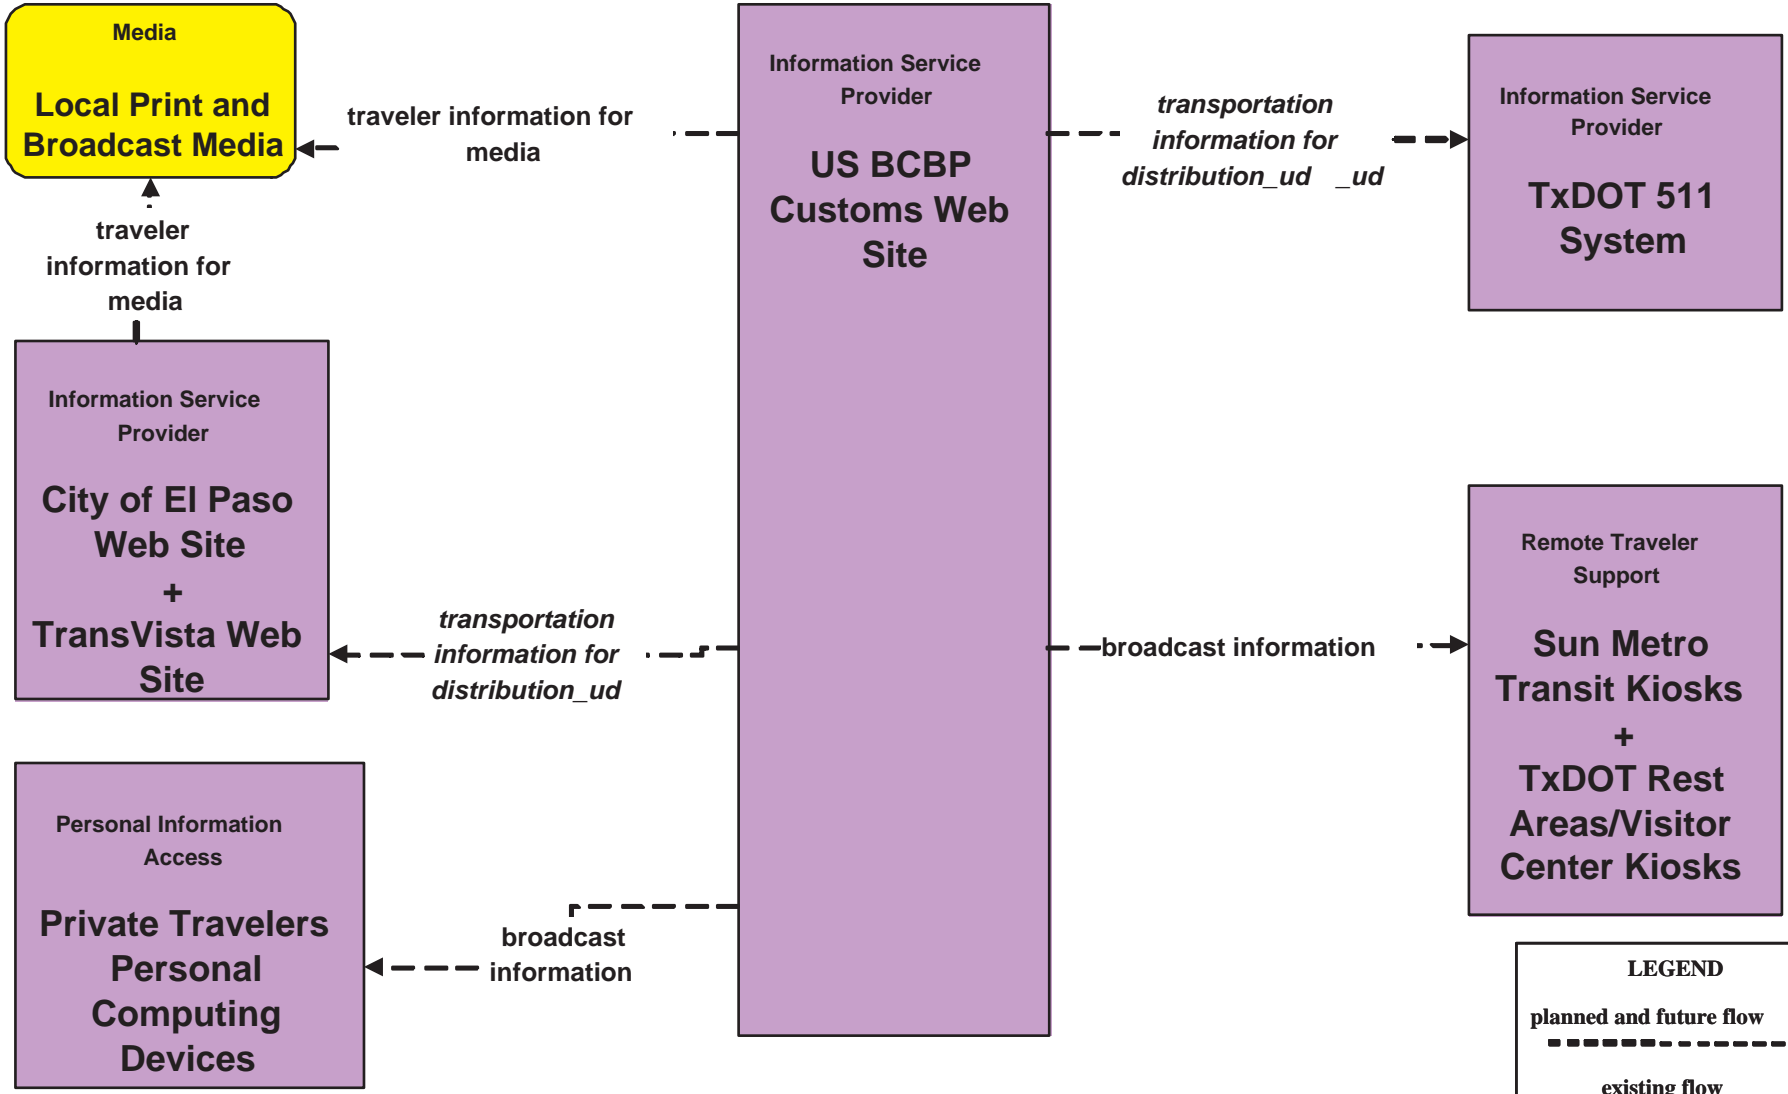

ATIS1 - Broadcast Traveler Information Customs Web Site