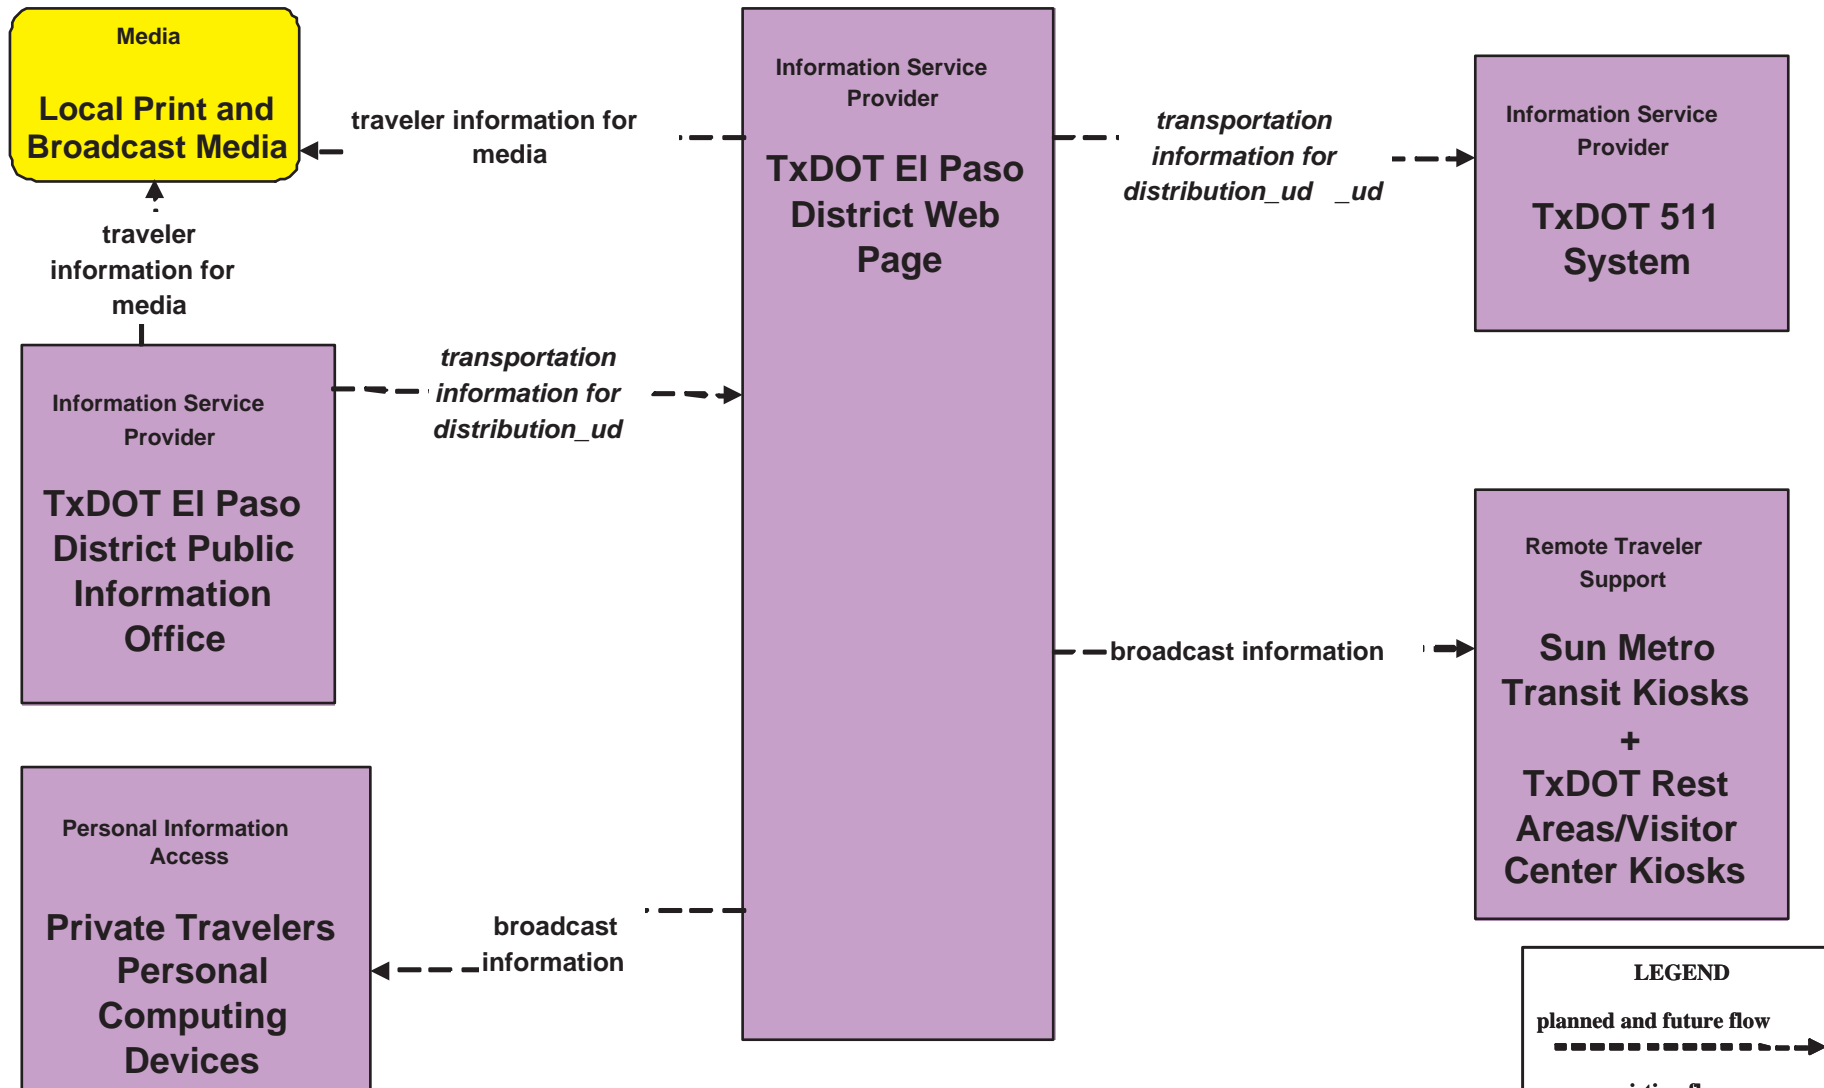

# **El Paso Regional ITS Architecture**

## **Customized Market Package Diagrams**

### **Advanced Traveler Information Systems (ATIS)**

**ATIS1 - Broadcast Traveler Information  
 TxDOT EI Paso District Web Page (Inputs)**

**ATIS1 - Broadcast Traveler Information  
TxDOT EI Paso District Web Page (Outputs)**

# ATIS1 - Broadcast Traveler Information TransVista Website (Outputs)