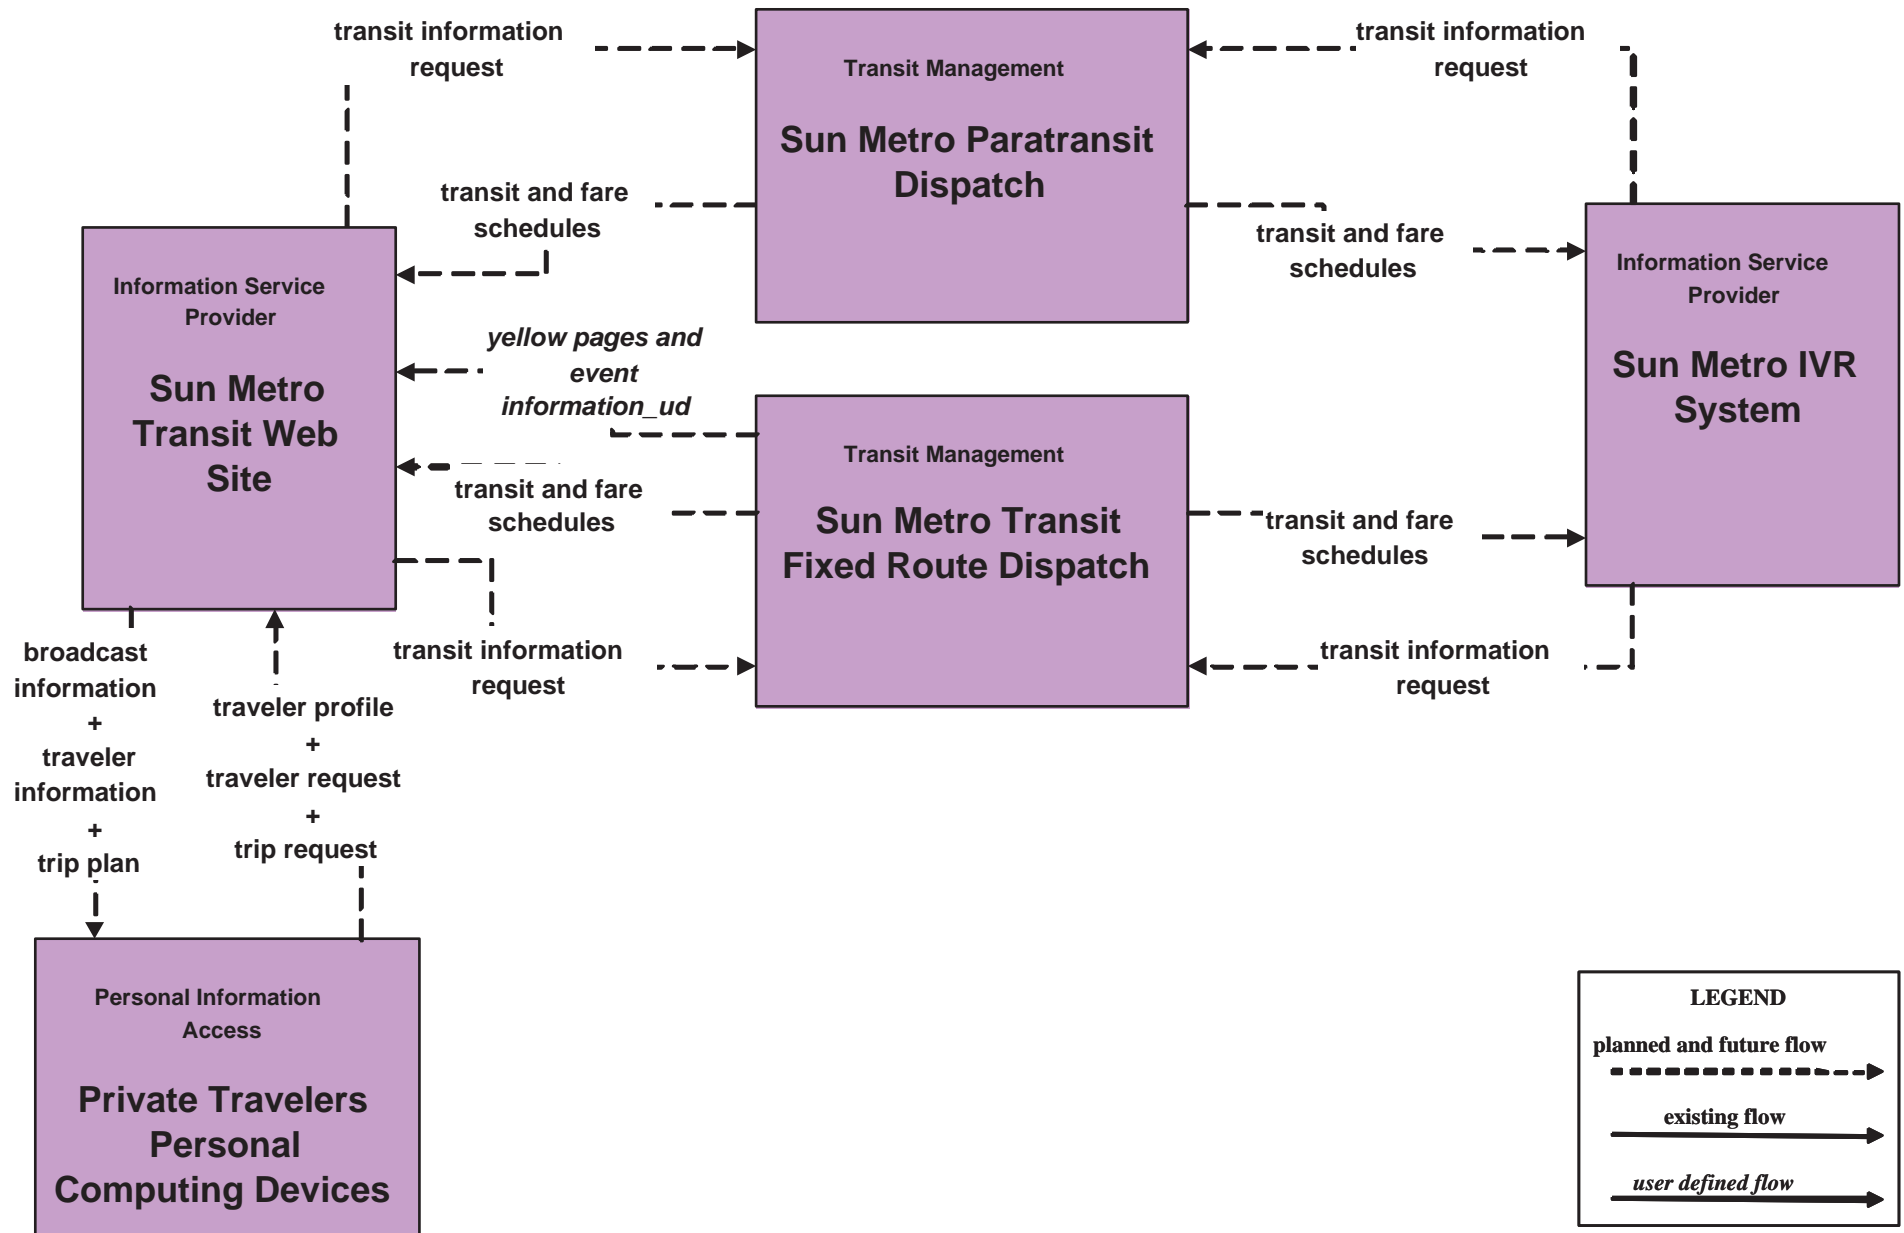

APTS8 - Transit Traveler Information

Sun Metro Transit (2 of 2)