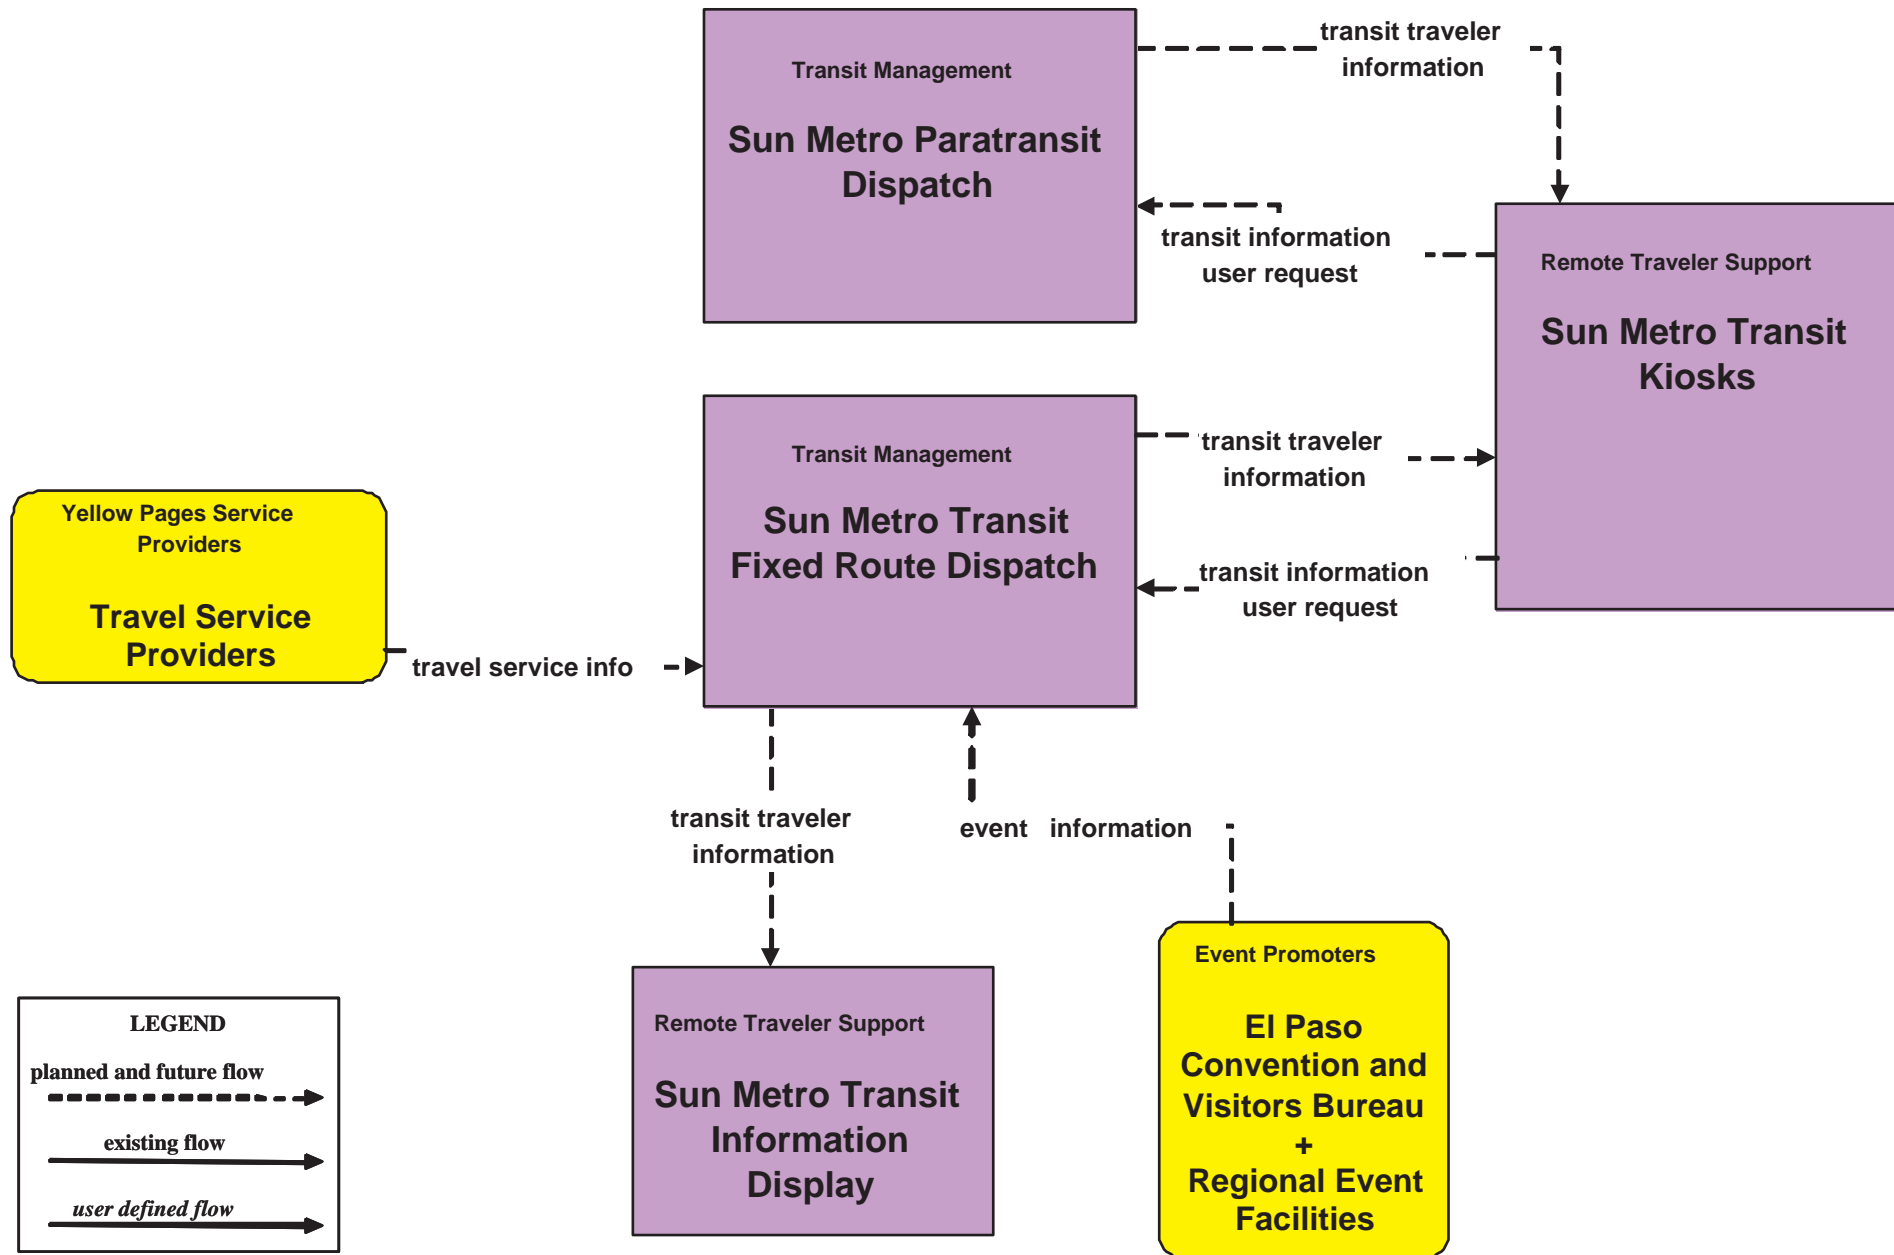

# APTS5 - Transit Security Smart Card at Border

**APTS6 - Transit Vehicle Maintenance  
Sun Metro Fixed Route**

**APTS6 - Transit Vehicle Maintenance  
Sun Metro Paratransit**

# APTS7 - Multimodal Coordination Sun Metro Fixed Route Transit

# APTS7 - Multimodal Coordination Sun Metro Transit Signal Priority

**APTS7 - Multimodal Coordination  
El Paso County Rural Transit**

# APTS 8 - Transit Traveler Information Sun Metro Transit (1 of 2)