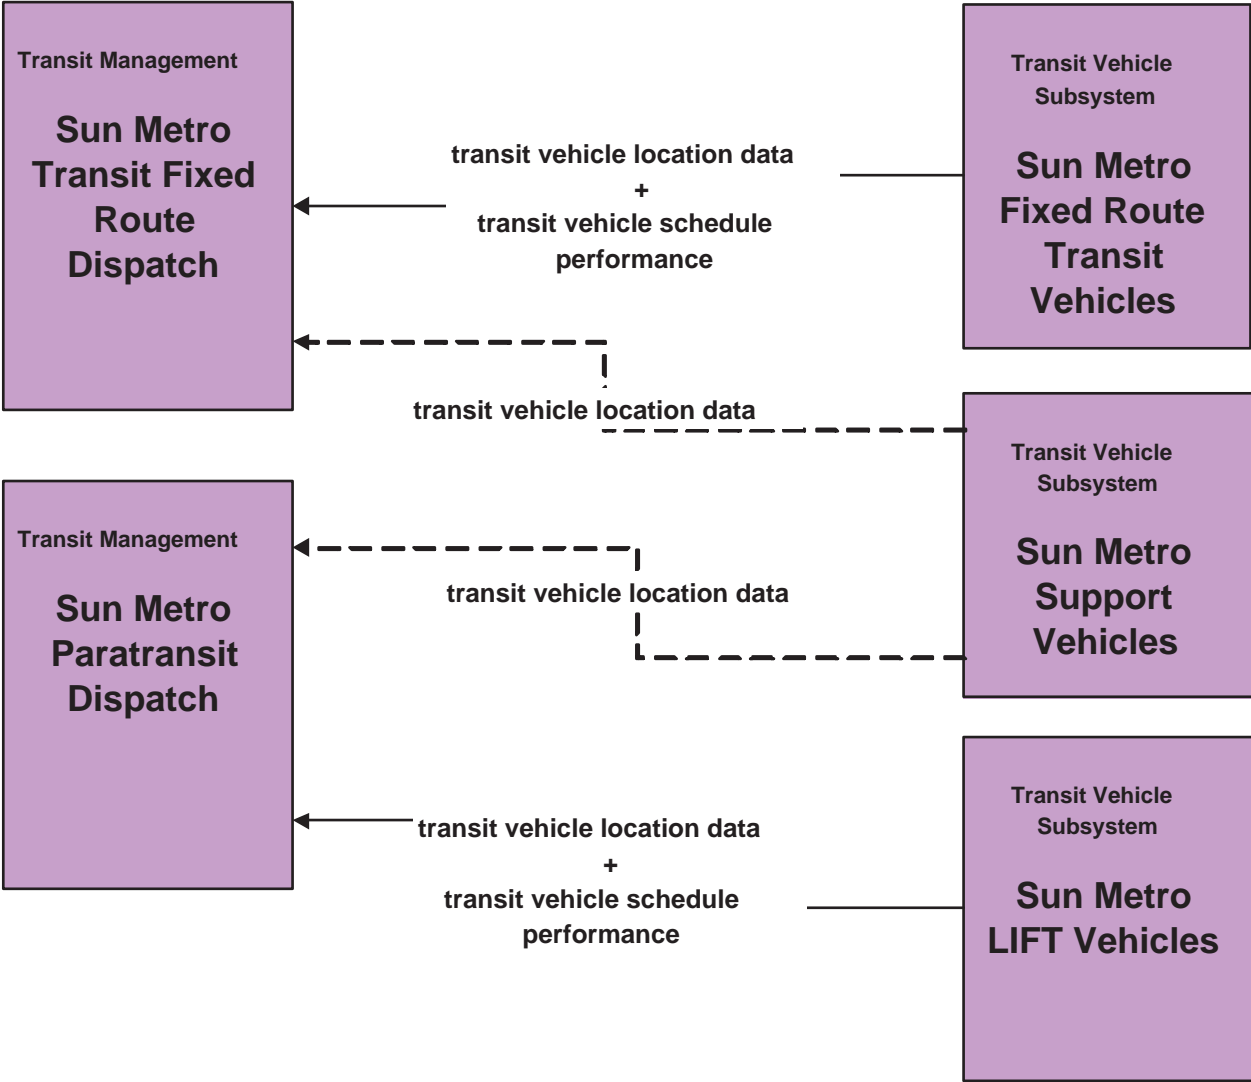

**El Paso Regional ITS Architecture**

**Customized Market Package Diagrams**

**Advanced Public Transportation Systems  
(APTS)**

**APTS1 - Transit Vehicle Tracking  
Sun Metro Transit**

**APTS1 - Transit Vehicle Tracking  
El Paso County Rural Transit**

# APTS1 - Transit Vehicle Tracking School Districts

**APTS2 - Transit Fixed-Route Operations  
Sun Metro Transit**

**APTS 2 - Transit Fixed-Route Operations  
El Paso County Rural Transit**

## El Paso County Rural Transit