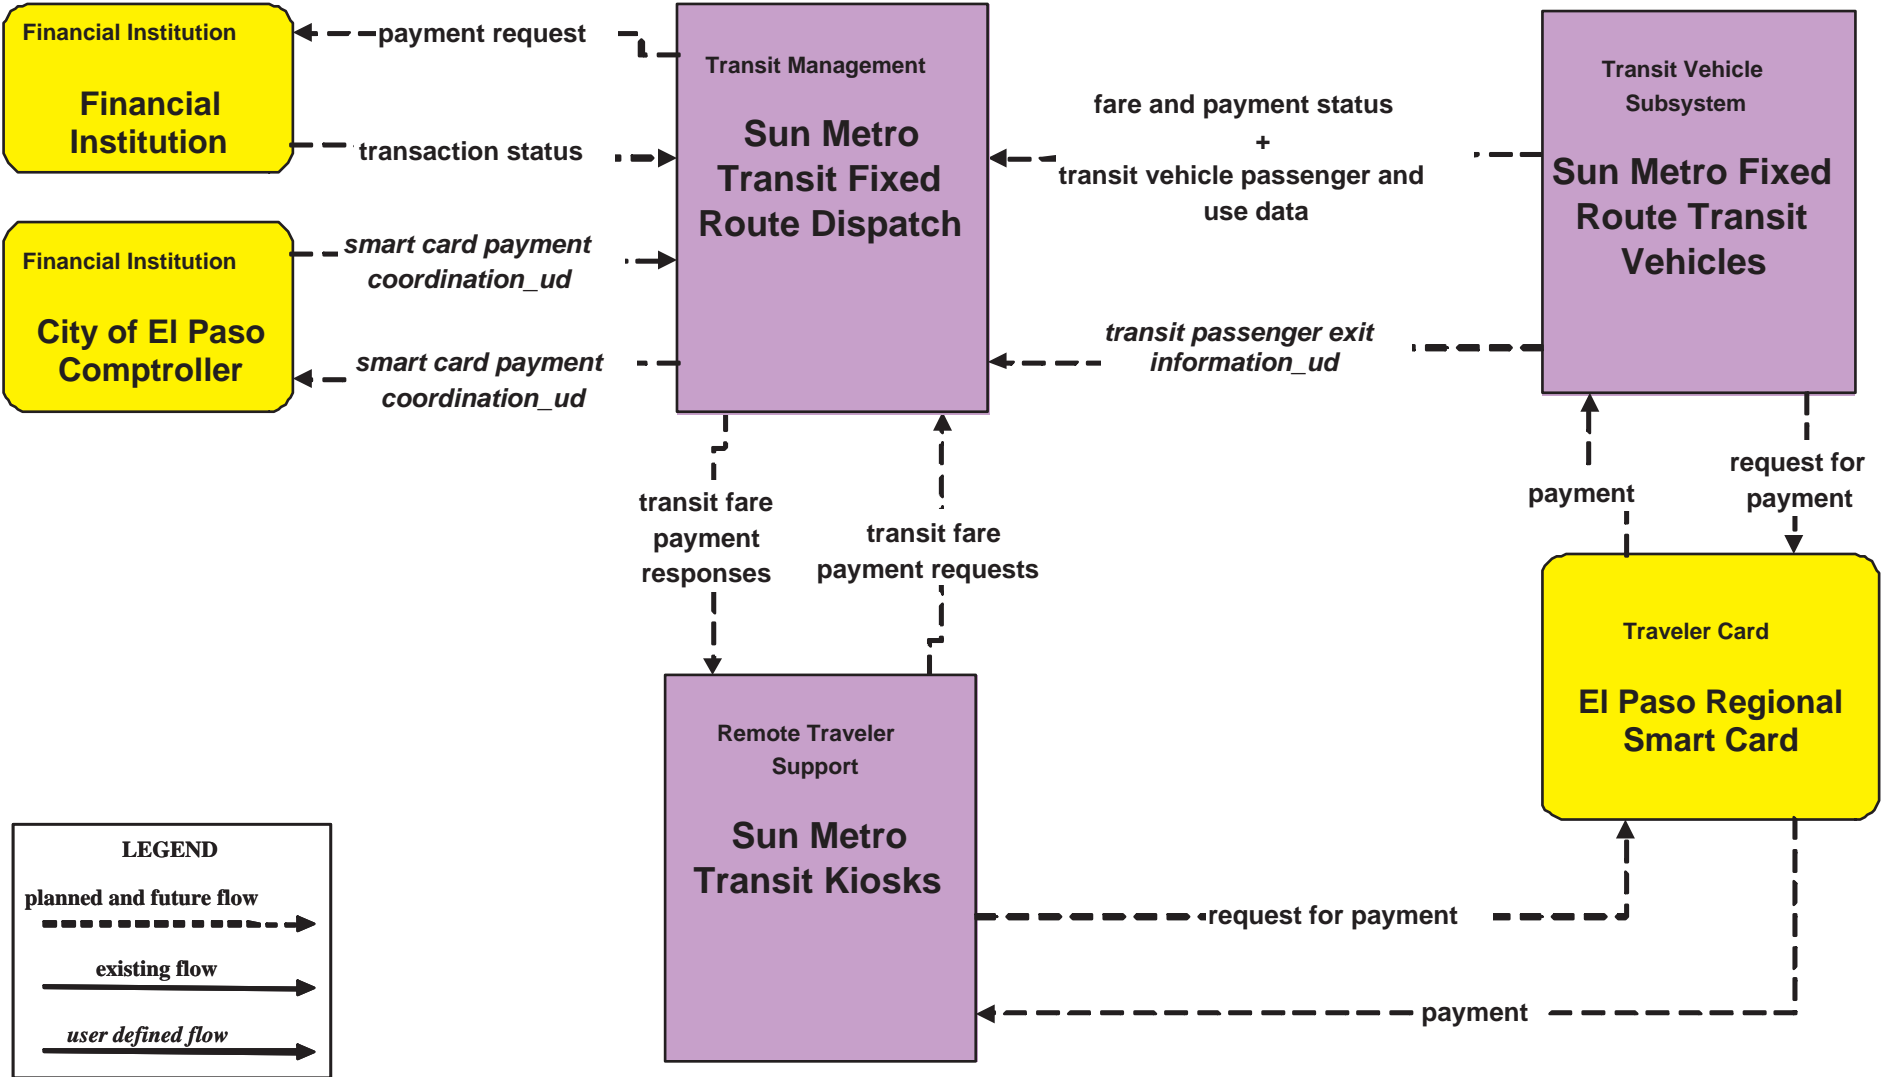

APTS4 - Transit Passenger and Fare Payment Sun Metro Transit