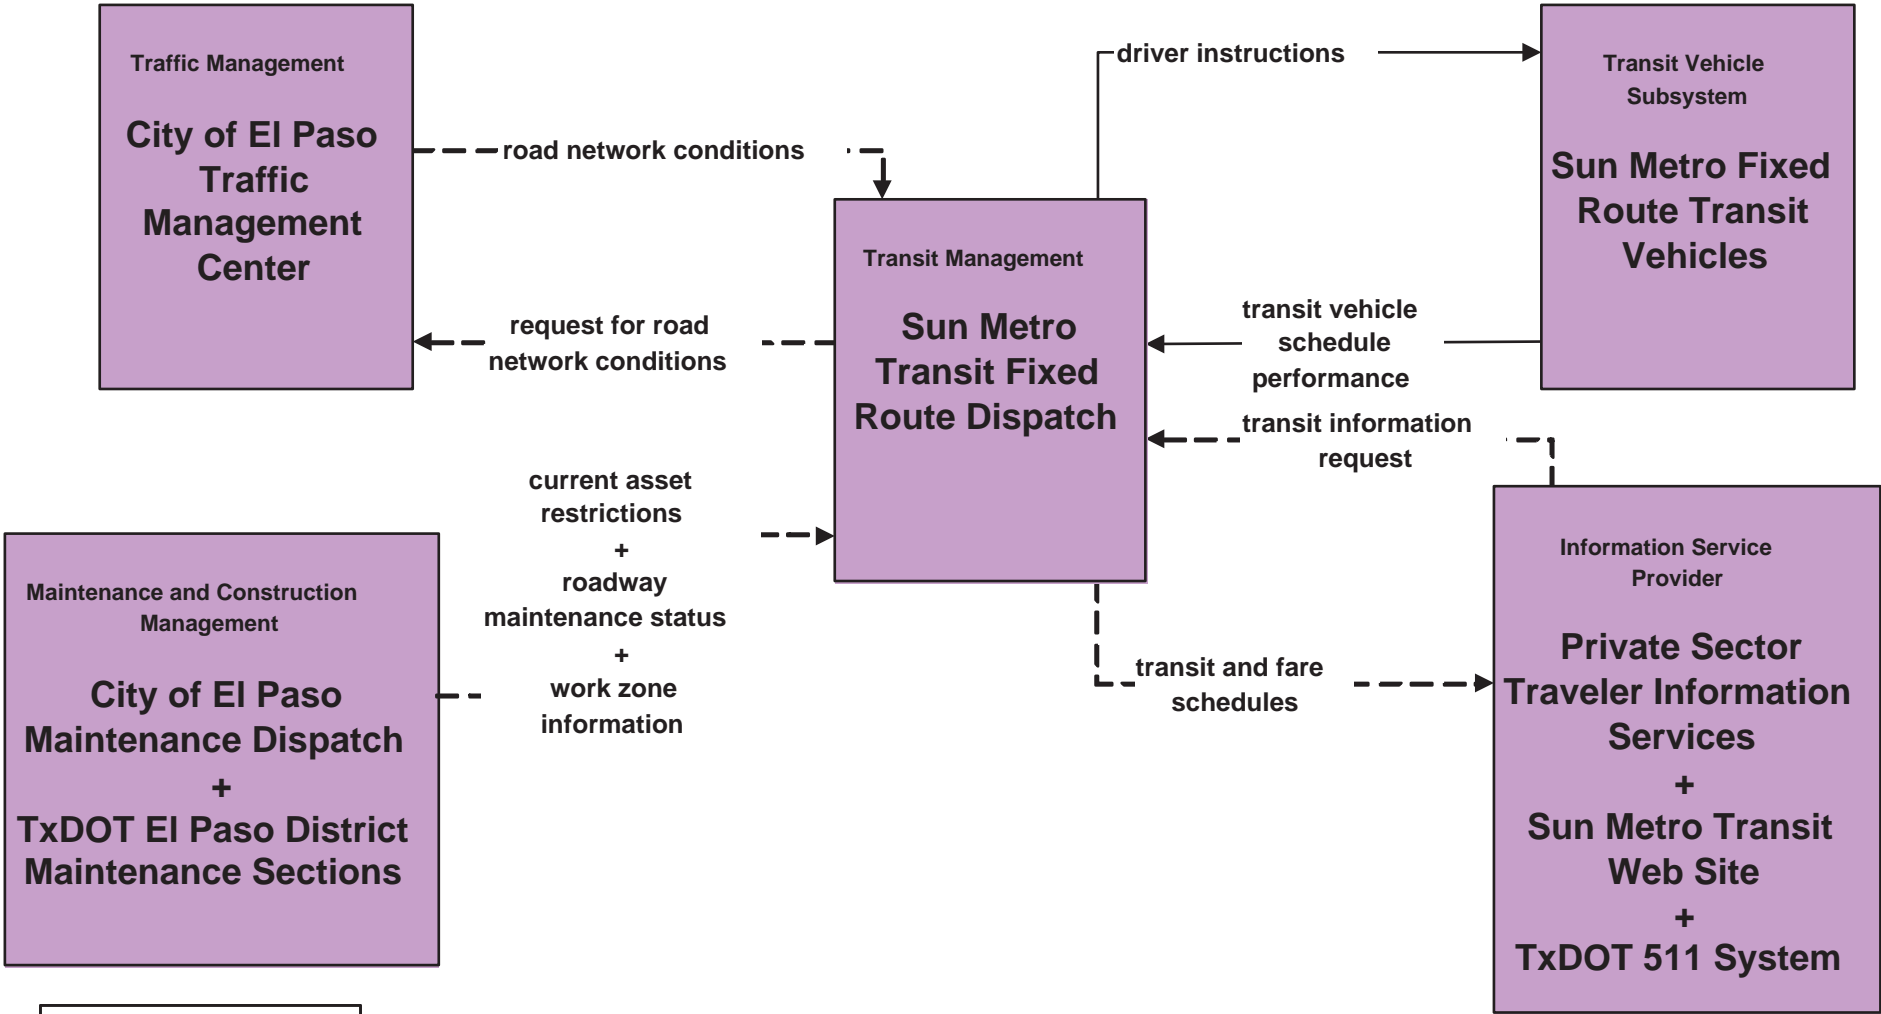

**El Paso Regional ITS Architecture**

**Customized Market Package Diagrams**

**Advanced Public Transportation Systems  
(APTS)**

**APTS1 - Transit Vehicle Tracking  
Sun Metro Transit**

**APTS1 - Transit Vehicle Tracking  
El Paso County Rural Transit**

# APTS1 - Transit Vehicle Tracking School Districts

**APTS2 - Transit Fixed-Route Operations  
Sun Metro Transit**

**APTS 2 - Transit Fixed-Route Operations  
El Paso County Rural Transit**