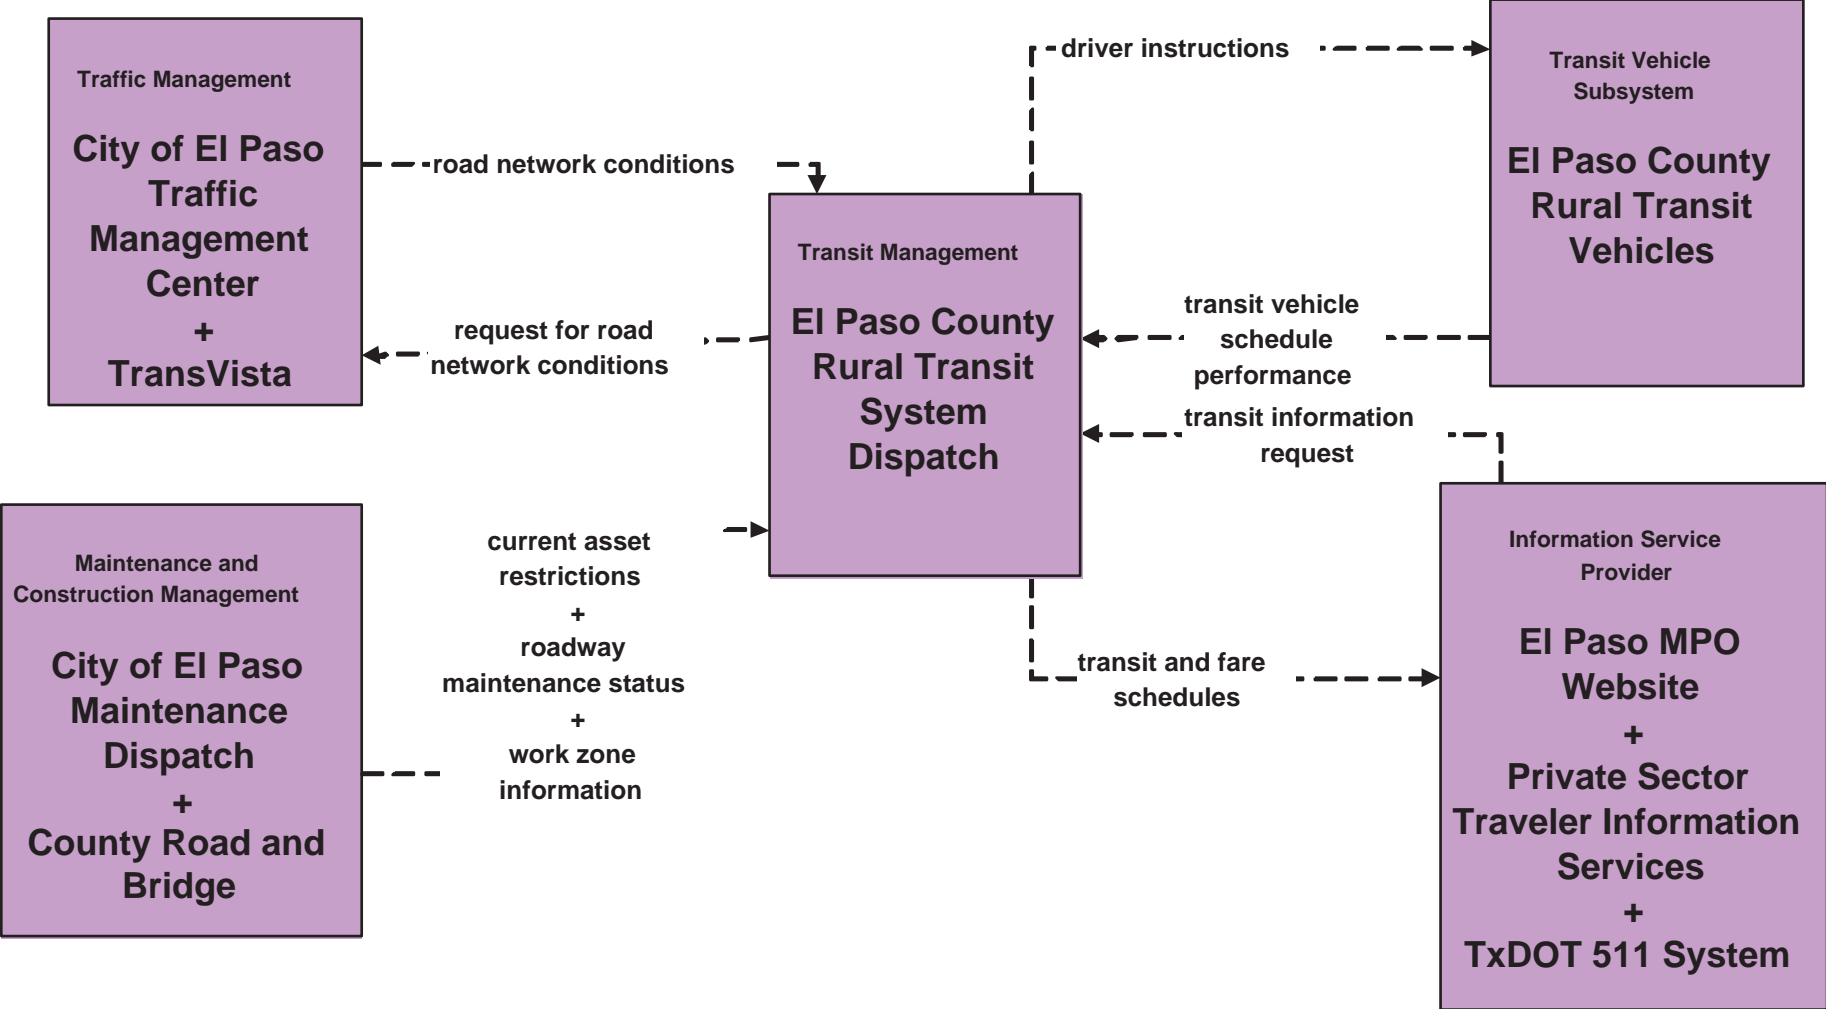

**El Paso Regional ITS Architecture**

**Customized Market Package Diagrams**

**Advanced Public Transportation Systems  
(APTS)**

**APTS1 - Transit Vehicle Tracking  
Sun Metro Transit**

**APTS1 - Transit Vehicle Tracking  
El Paso County Rural Transit**

# APTS1 - Transit Vehicle Tracking School Districts

**APTS2 - Transit Fixed-Route Operations  
Sun Metro Transit**

**APTS 2 - Transit Fixed-Route Operations  
El Paso County Rural Transit**