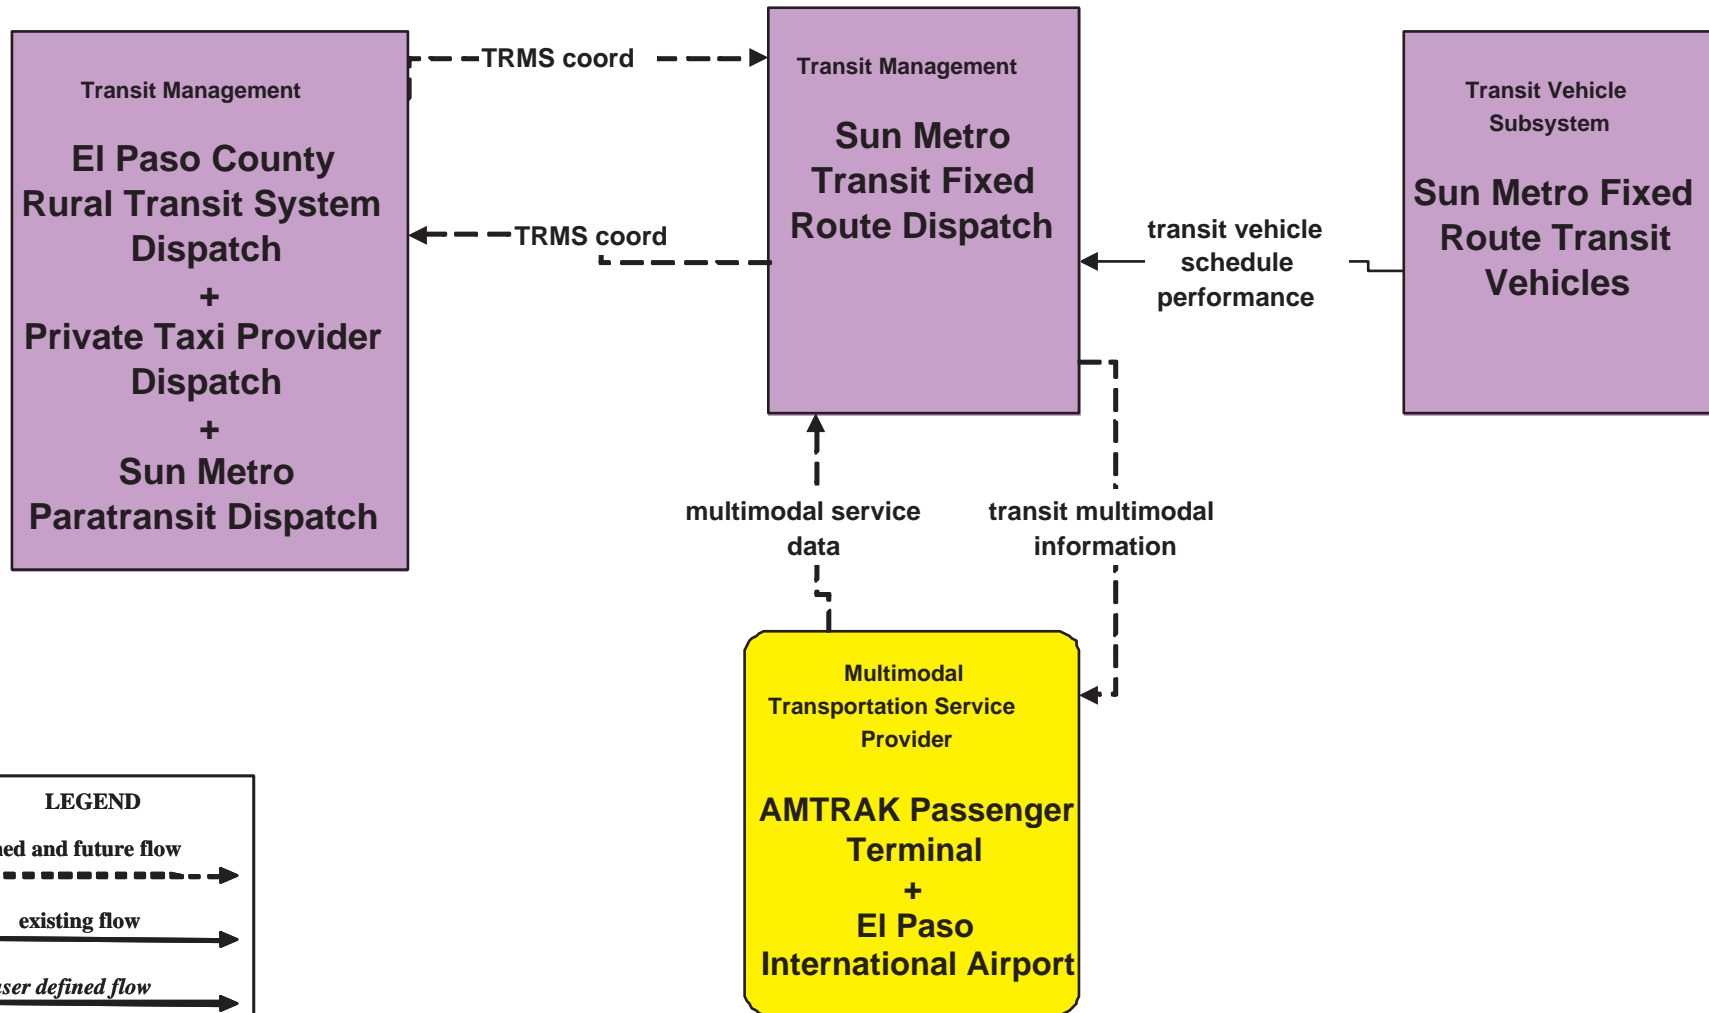

## El Paso County Rural Transit

# APTS5 - Transit Security Smart Card at Border

**APTS6 - Transit Vehicle Maintenance  
Sun Metro Fixed Route**

**APTS6 - Transit Vehicle Maintenance  
Sun Metro Paratransit**

# APTS7 - Multimodal Coordination Sun Metro Fixed Route Transit