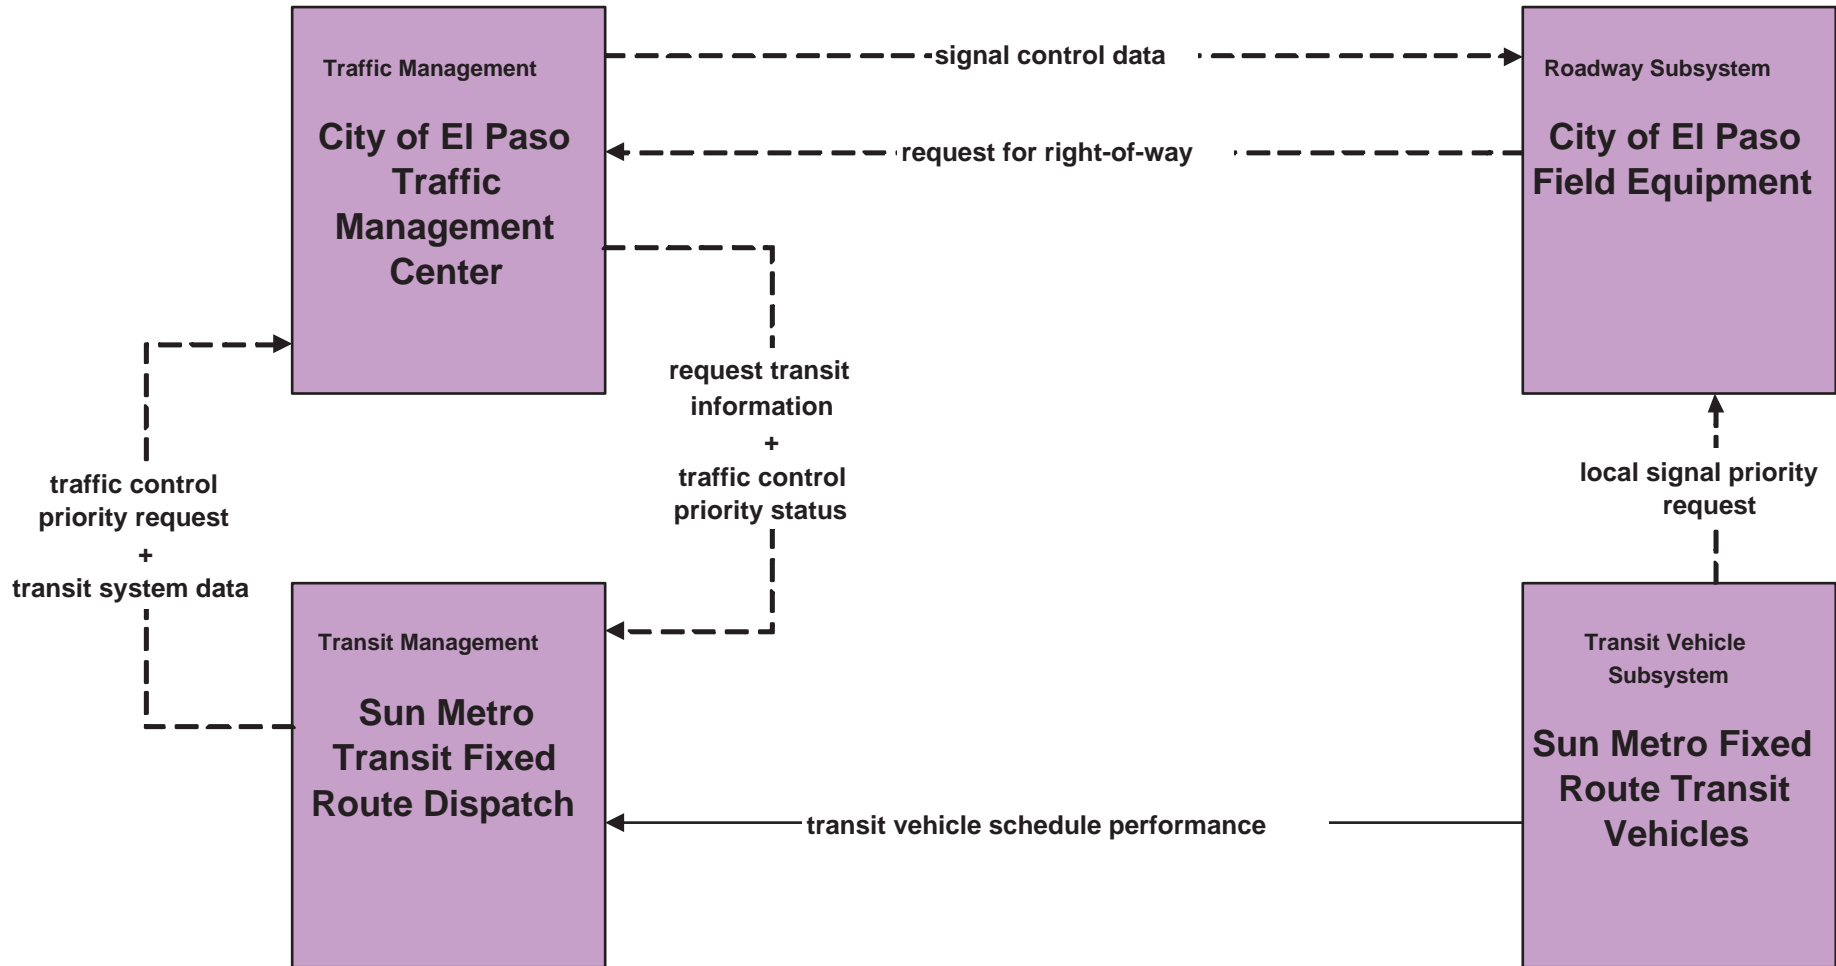

APTS7 - Multimodal Coordination Sun Metro Transit Signal Priority