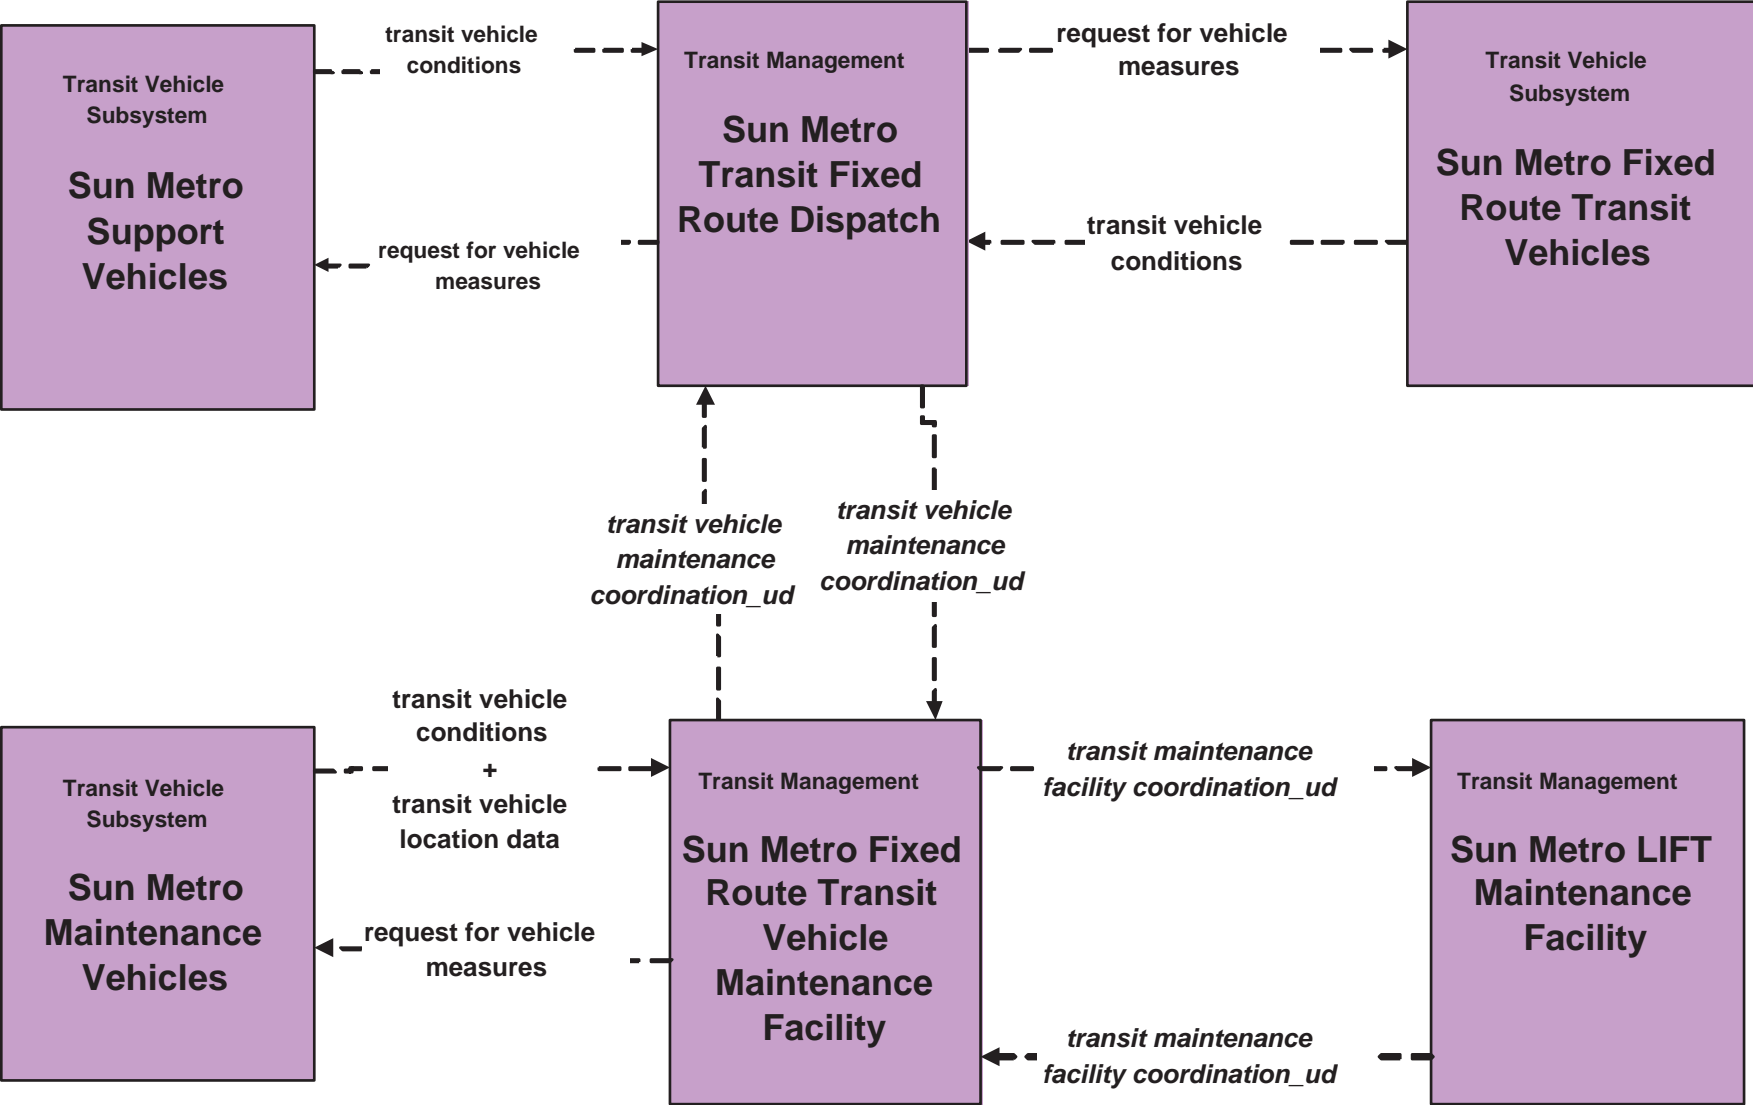

# APTS5 - Transit Security

# APTS5 - Transit Security Smart Card at Border

**APTS6 - Transit Vehicle Maintenance  
Sun Metro Fixed Route**

**APTS6 - Transit Vehicle Maintenance  
Sun Metro Paratransit**