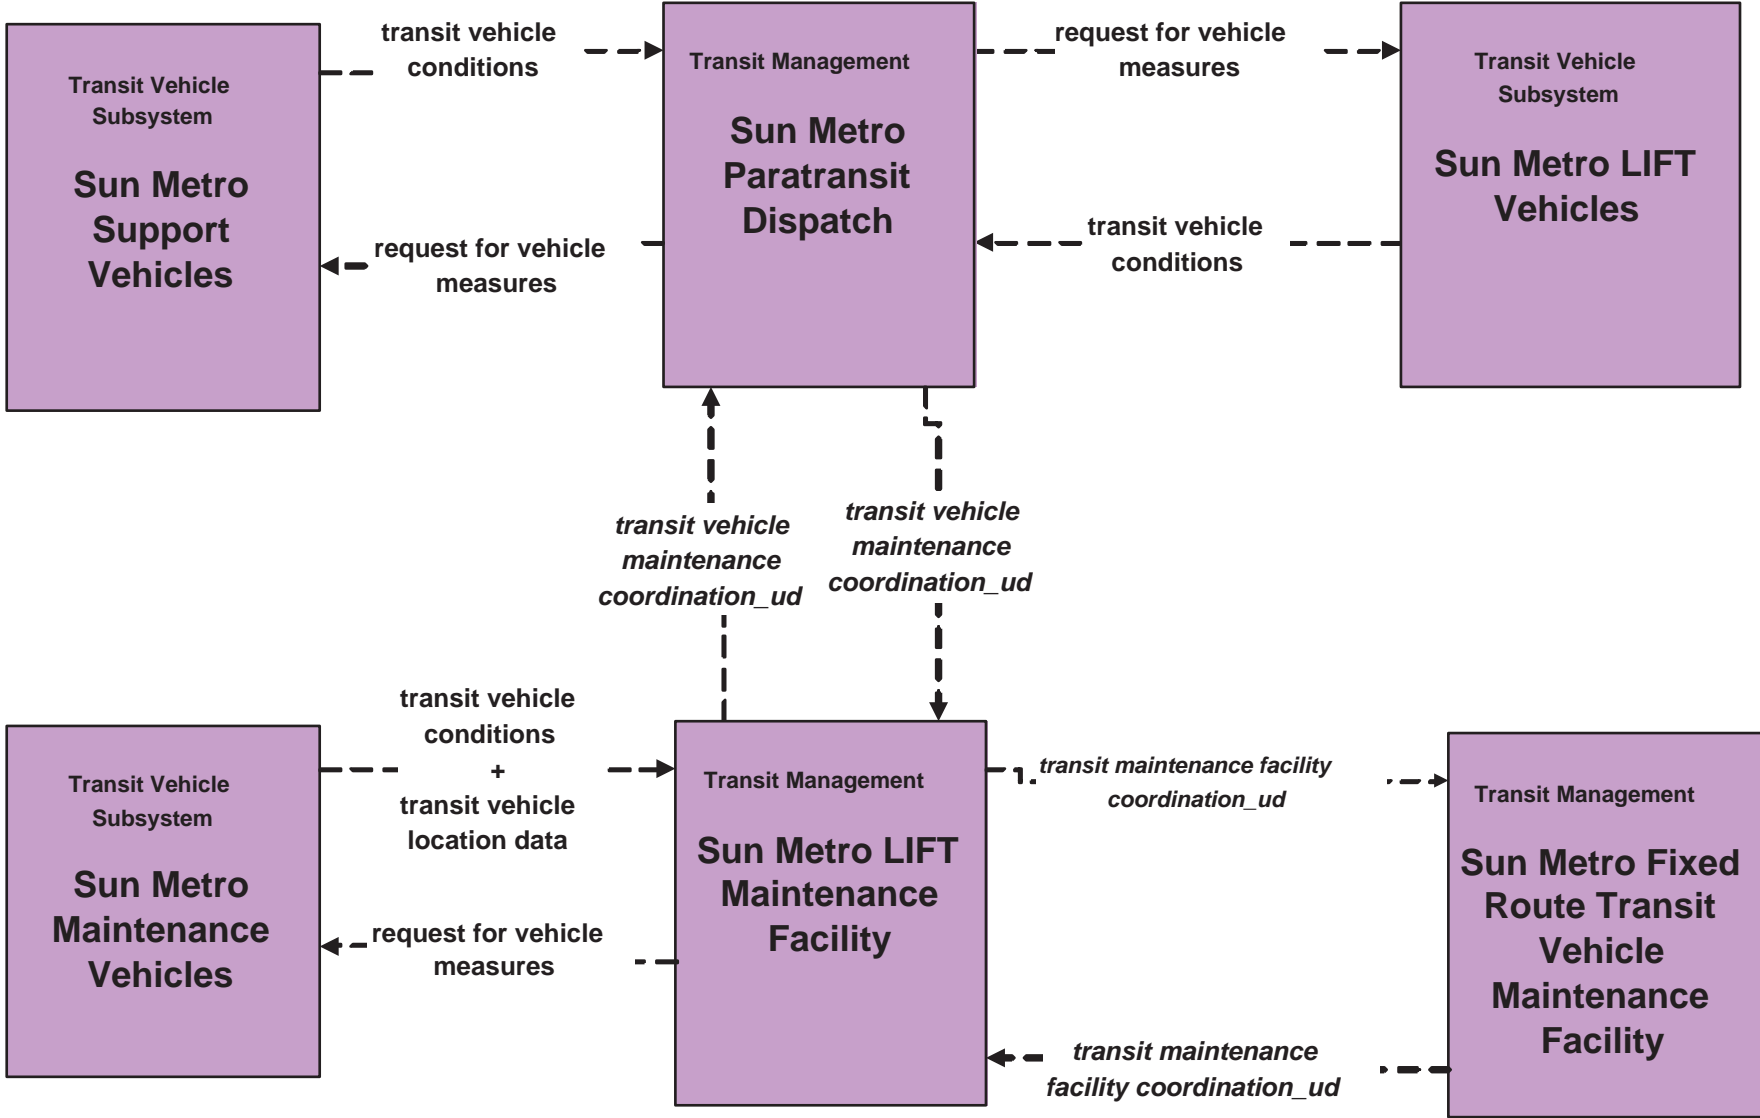

## El Paso County Rural Transit

# APTS5 - Transit Security Smart Card at Border

**APTS6 - Transit Vehicle Maintenance  
Sun Metro Fixed Route**

**APTS6 - Transit Vehicle Maintenance  
Sun Metro Paratransit**