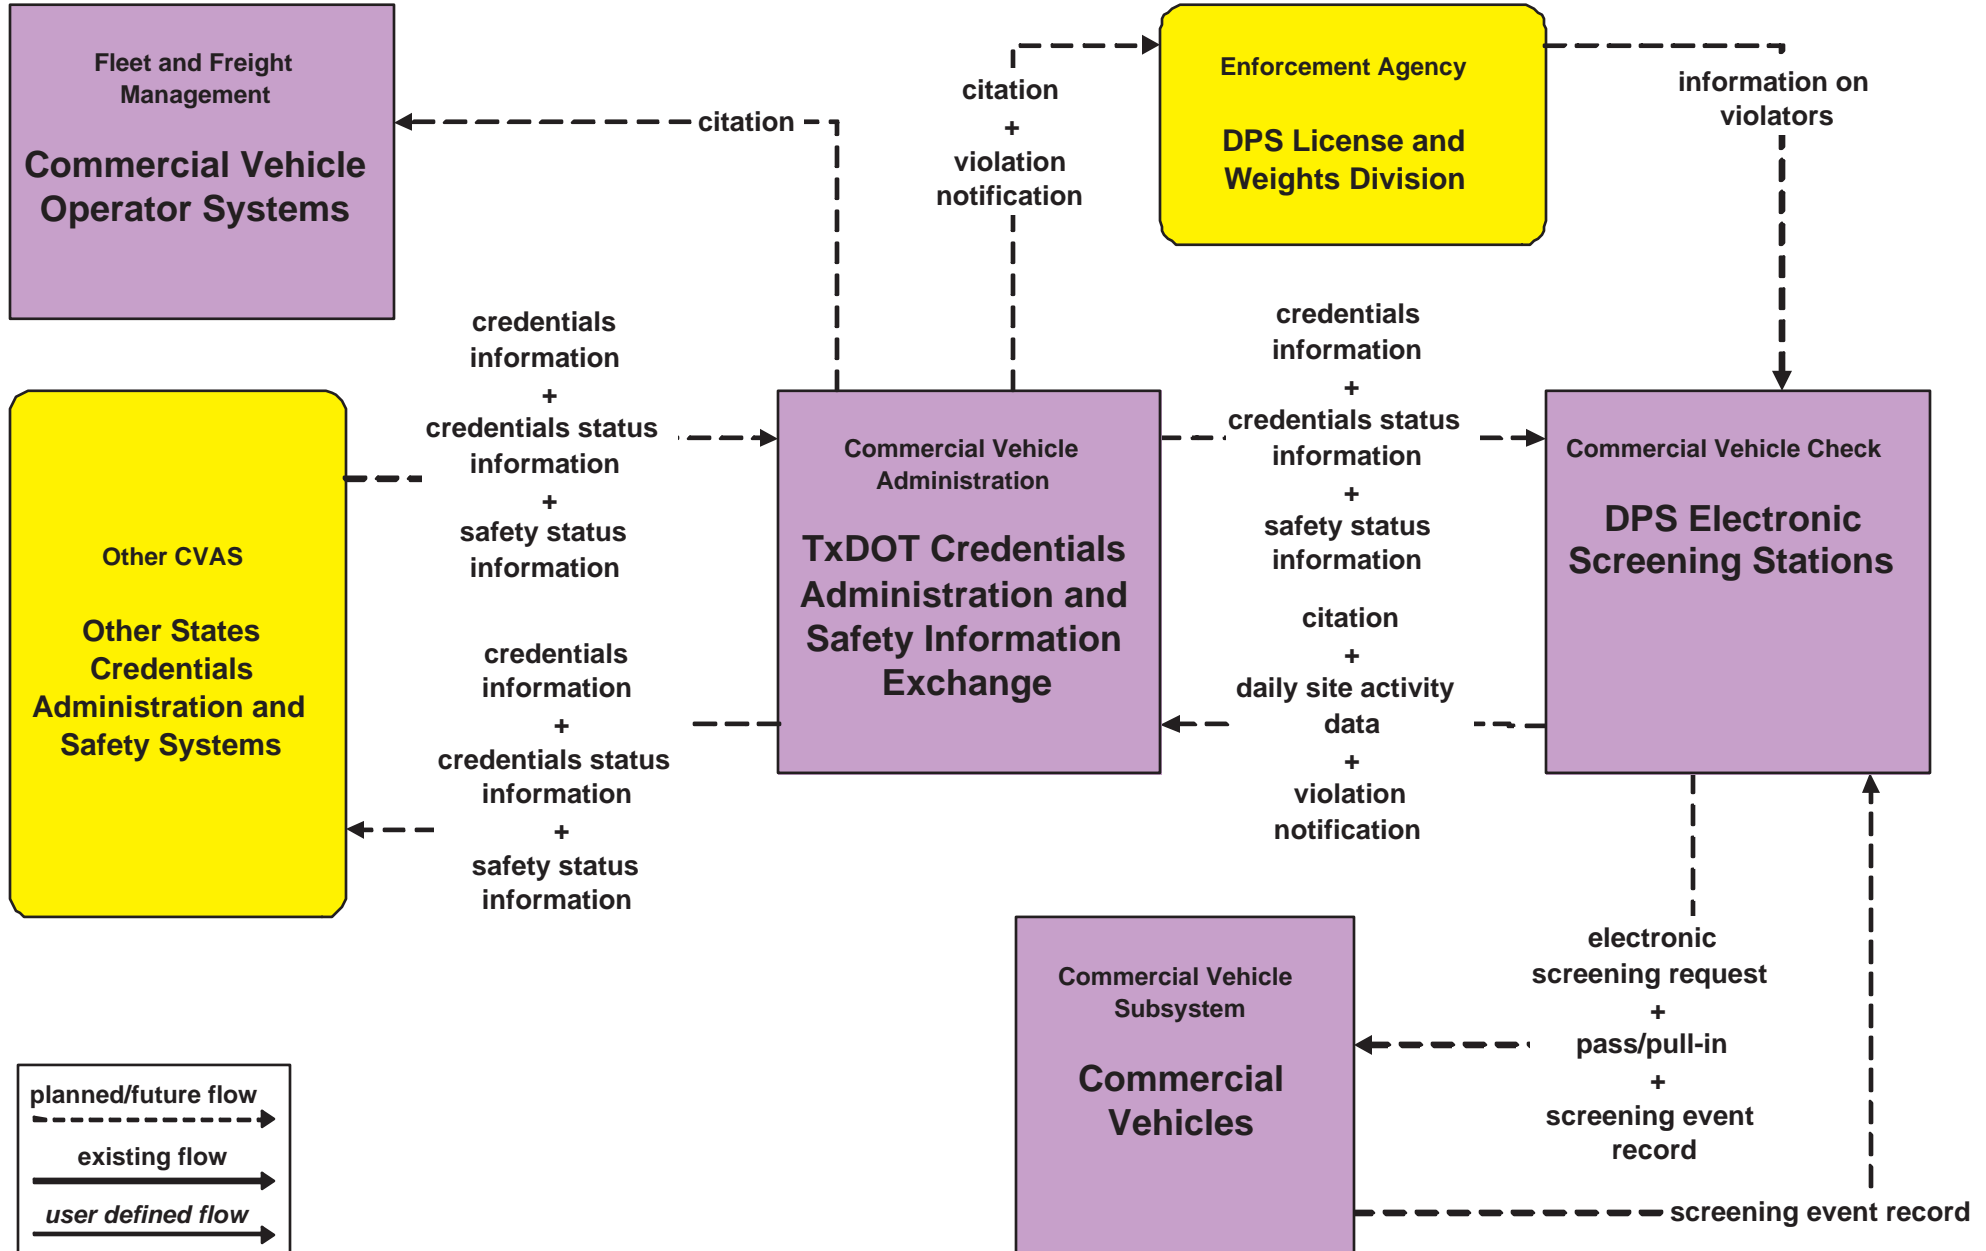

**Del Rio, Tx Regional ITS Architecture**

**Customized Market Package Diagrams**

**Commercial Vehicle Operations (CVO)**

**CVO03 - Electronic Clearance  
DPS**

**CVO03 - Electronic Clearance  
US Customs**

# CVO10 - HAZMAT