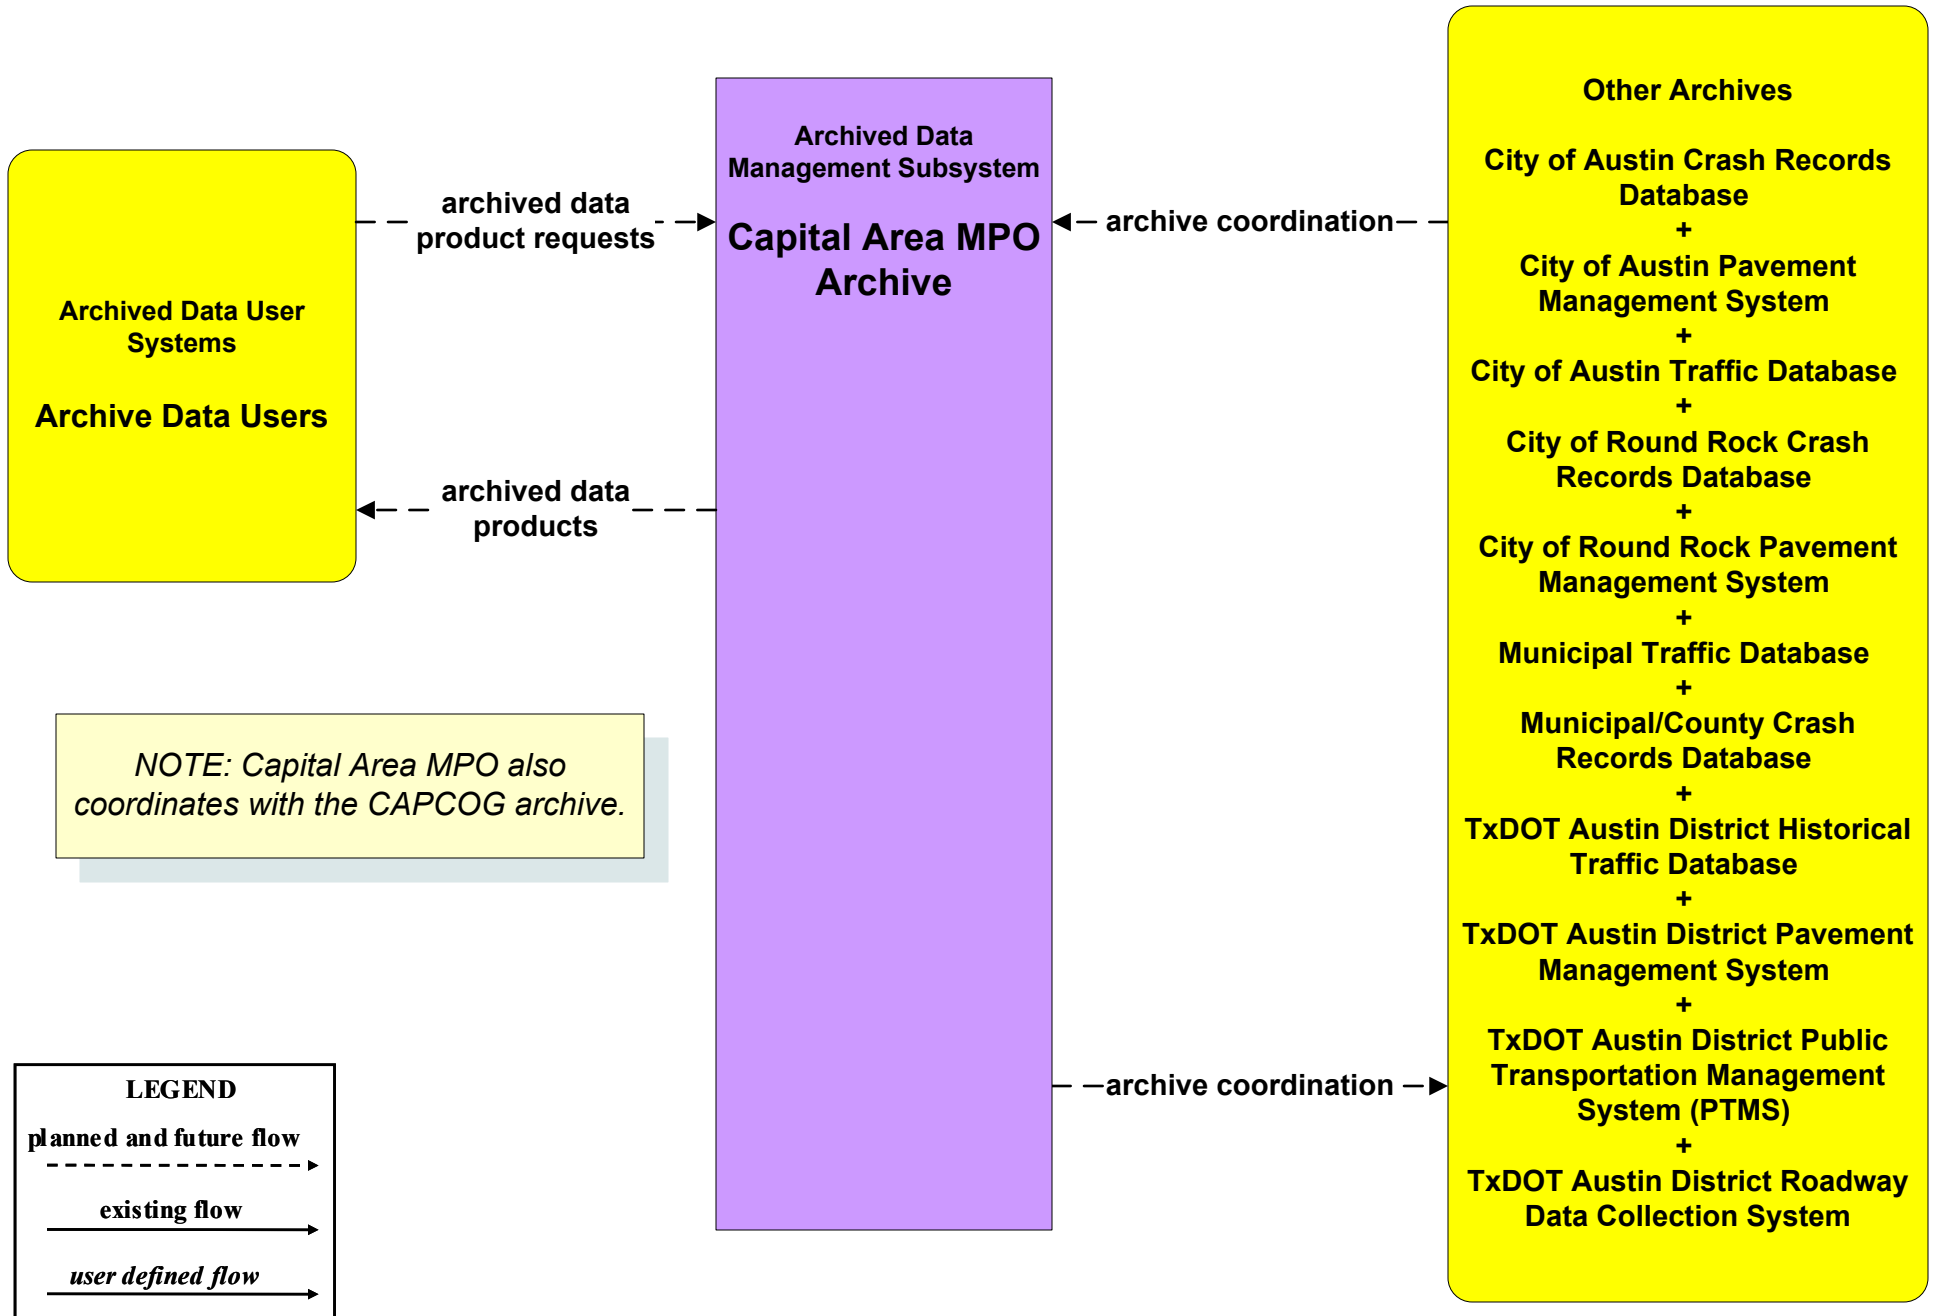

**AD1 - ITS Data Mart
City of Austin Crash Records Database**

LEGEND

- planned and future flow*
- existing flow*
- user defined flow*

AD3 - ITS Virtual Data Warehouse Capital Area MPO

**ATMS08 - Incident Management
(EM to EVS)**

Travis County public safety vehicles include Sheriff and EMS vehicles.