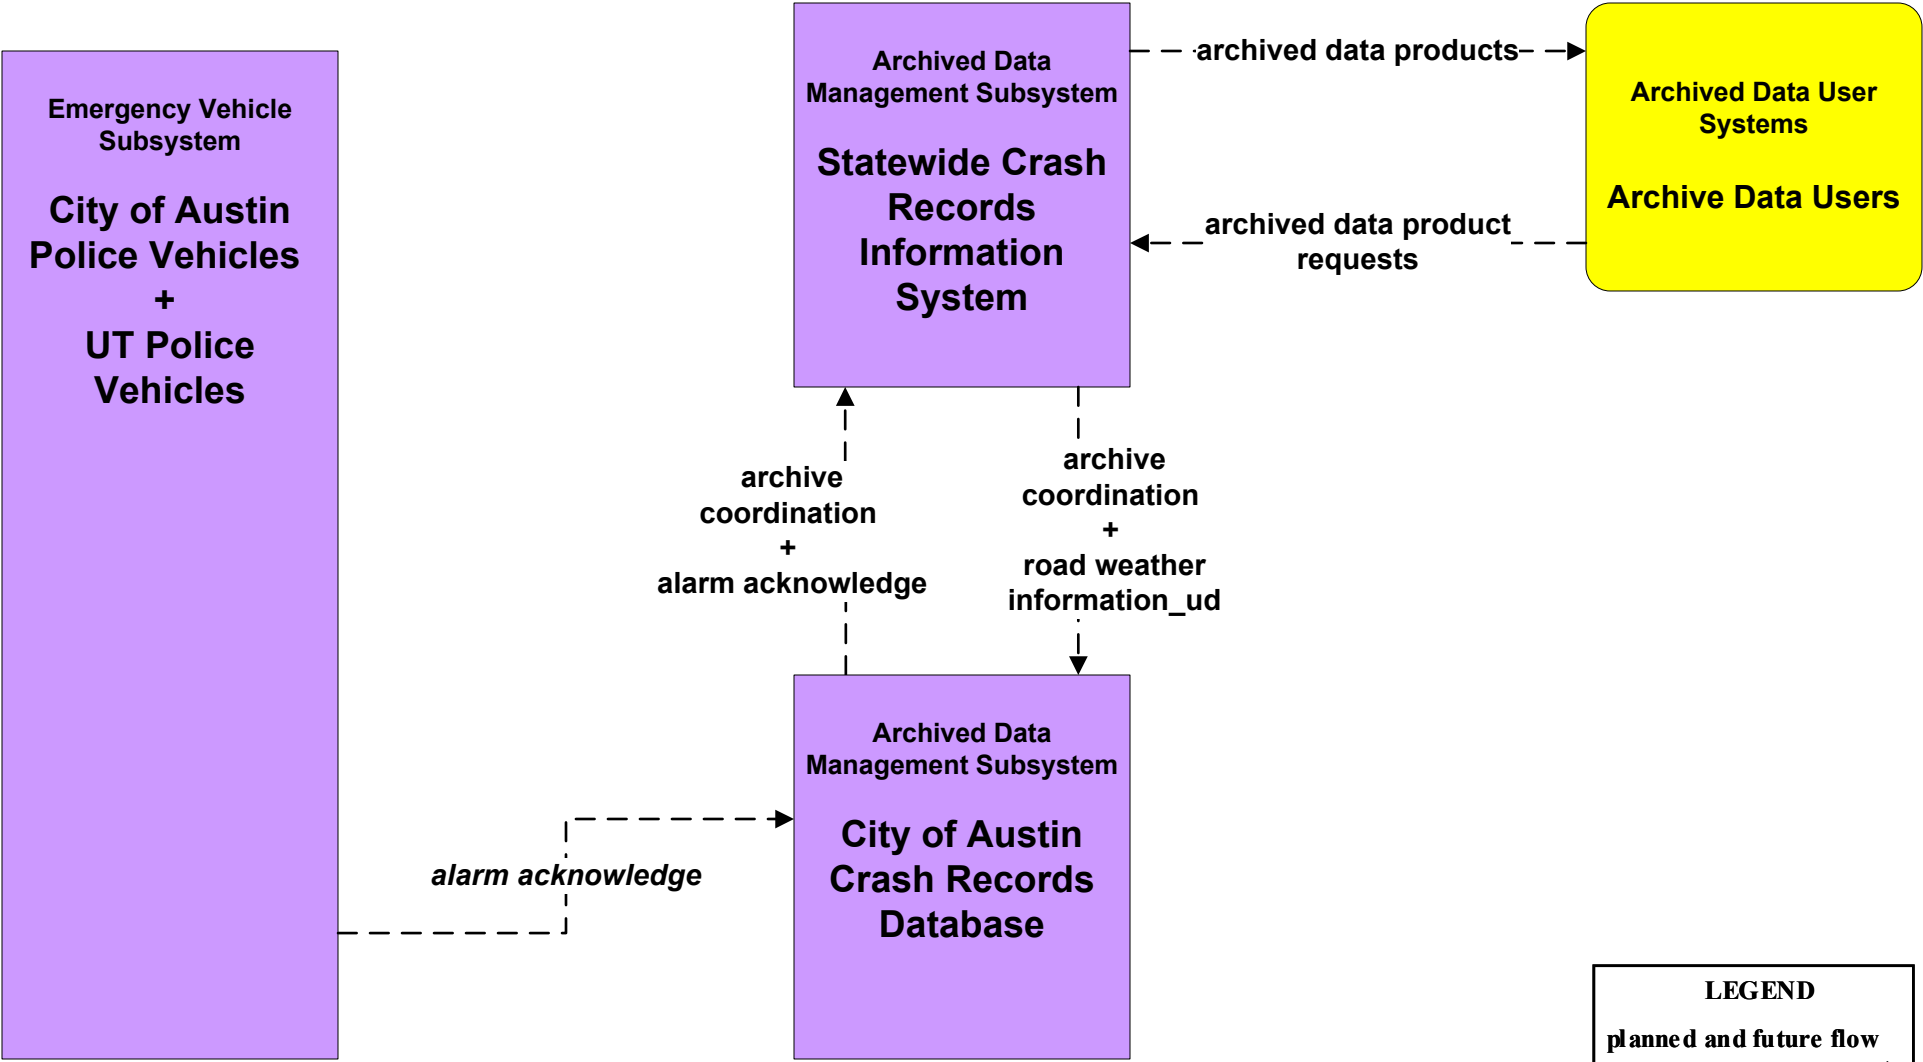

**AD1 - ITS Data Mart
City of Austin Crash Records Database**

LEGEND

- planned and future flow*
- existing flow*
- user defined flow*

AD3 - ITS Virtual Data Warehouse Capital Area MPO

**ATMS08 - Incident Management
(EM to EVS)**

Travis County public safety vehicles include Sheriff and EMS vehicles.