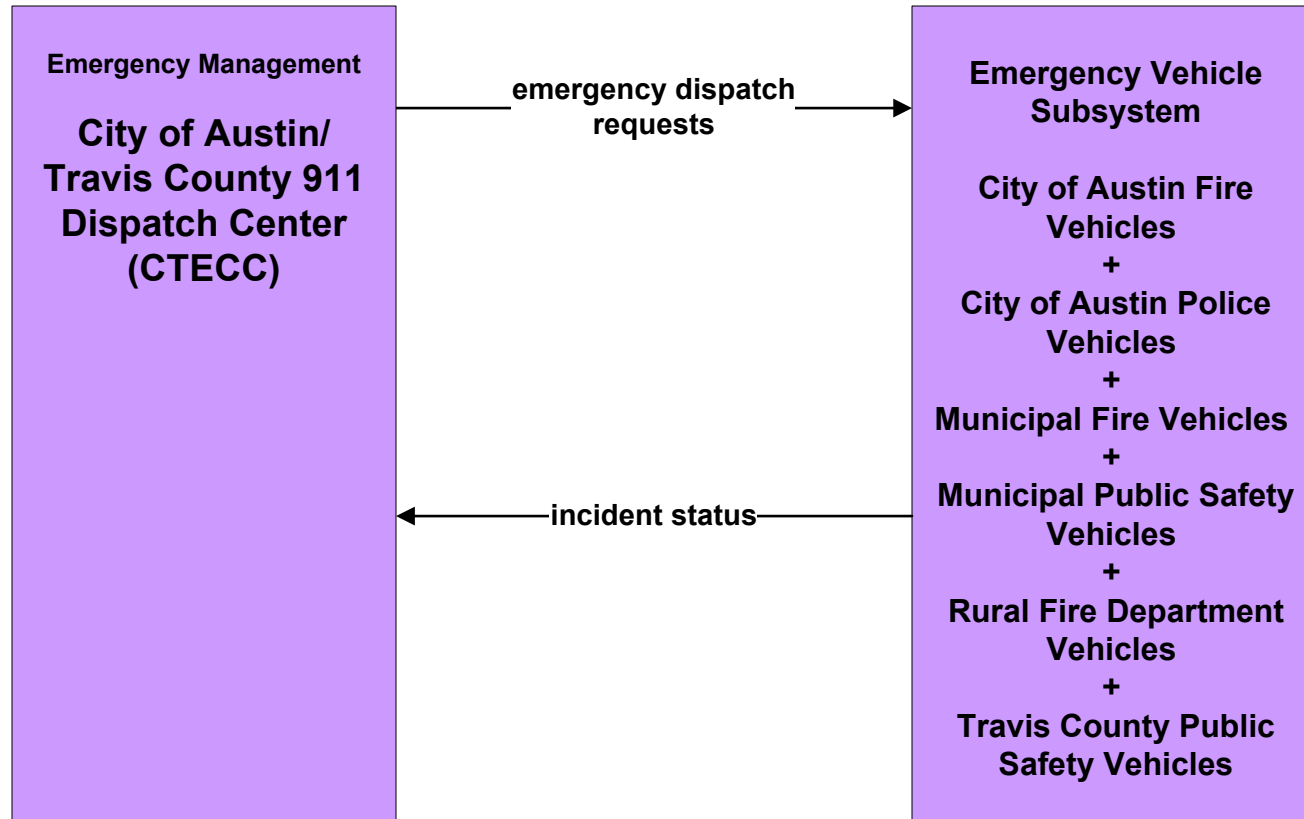

**AD1 - ITS Data Mart
City of Austin Crash Records Database**

LEGEND

- planned and future flow*
- existing flow*
- user defined flow*

AD3 - ITS Virtual Data Warehouse Capital Area MPO

**ATMS08 - Incident Management
(EM to EVS)**

Travis County public safety vehicles include Sheriff and EMS vehicles.