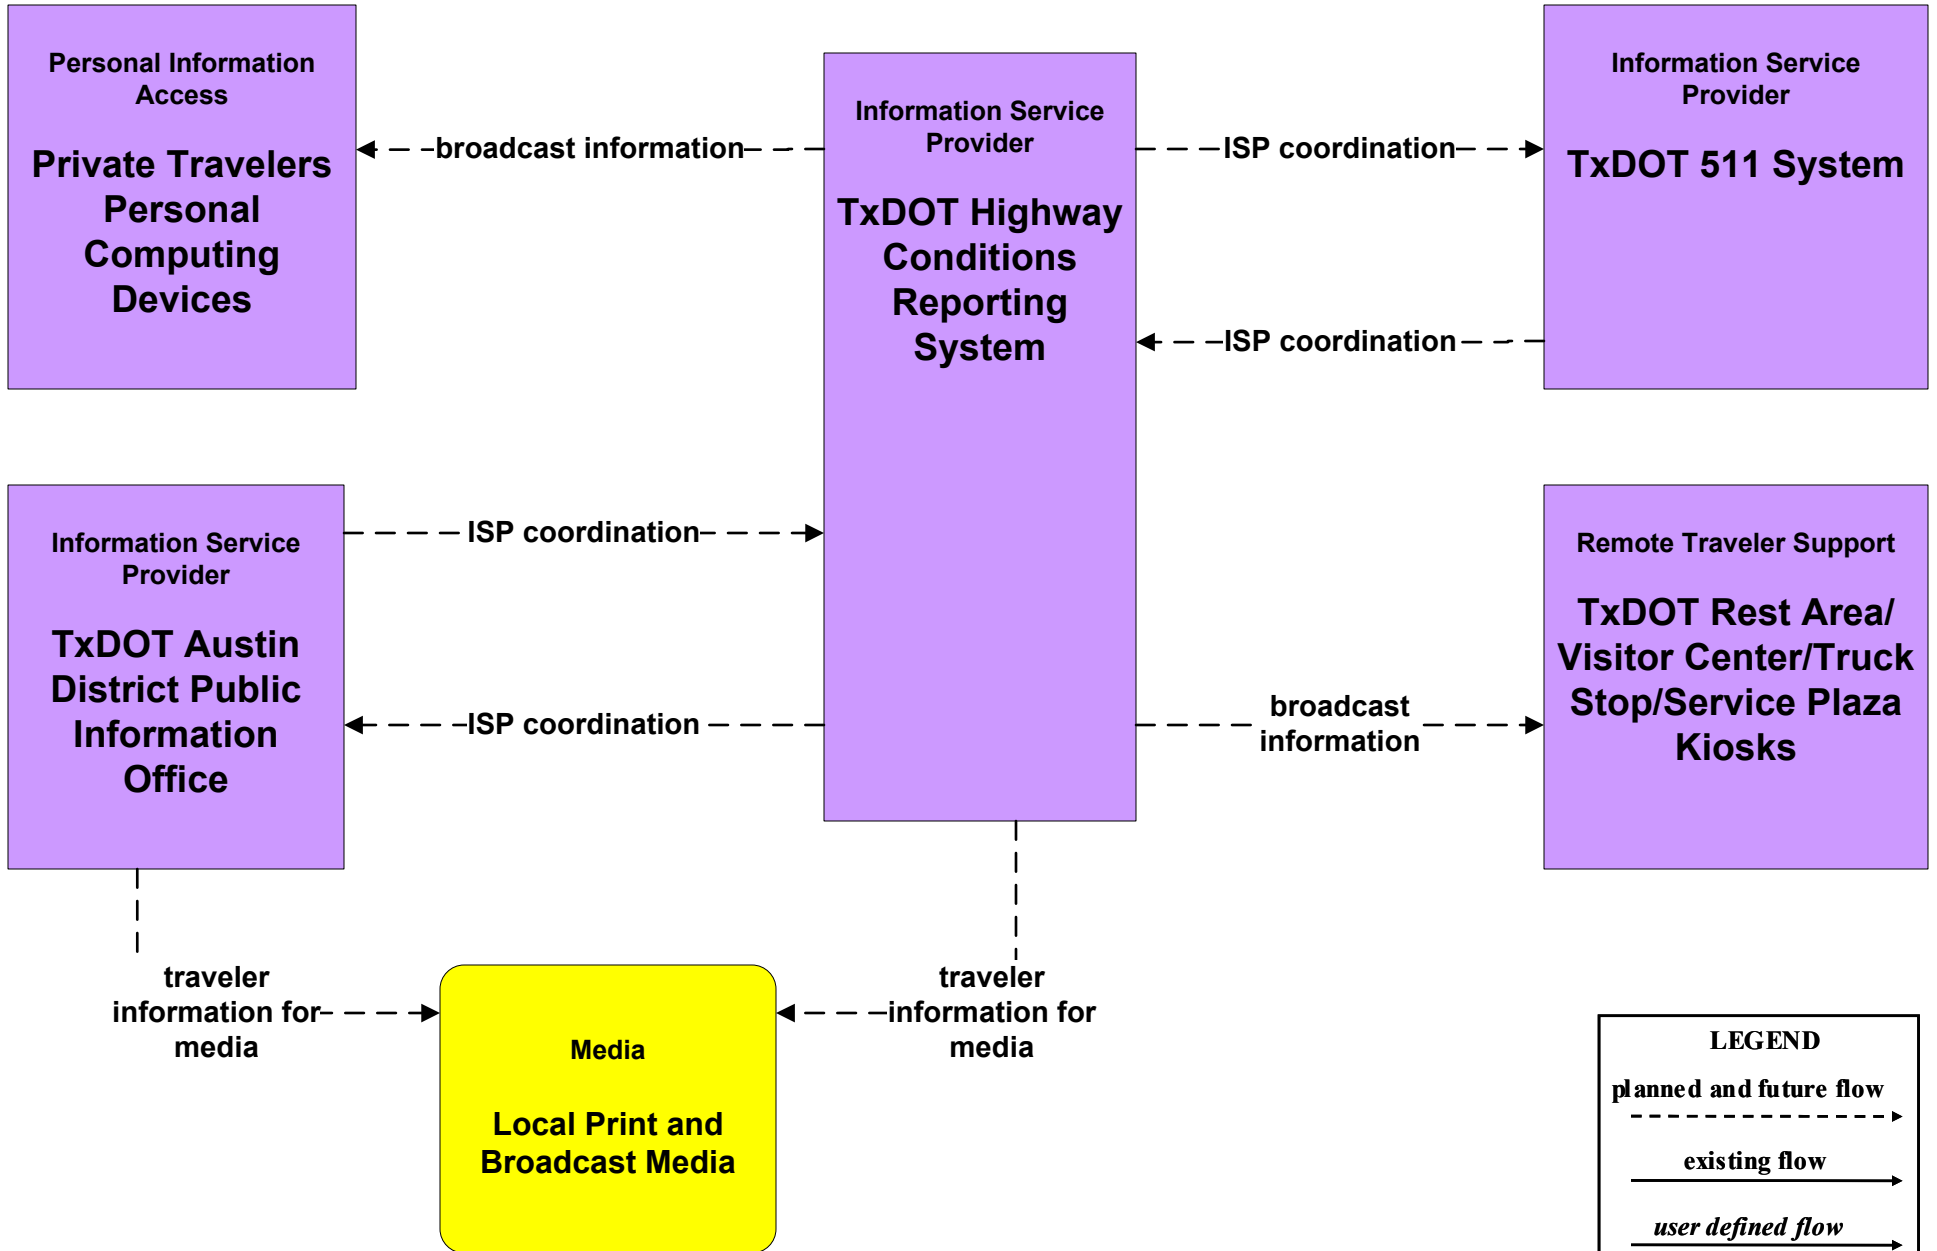

**Austin Regional ITS Architecture**

**Customized Market Package Diagrams**

**Advanced Traveler Information Systems (ATIS)**

**ATIS1 - Broadcast Traveler Information  
TxDOT HCRS (Inputs)**

**ATIS1 - Broadcast Traveler Information  
TxDOT HCRS (Outputs)**

**ATIS2 - Interactive Traveler Information  
TxDOT 511 (1 of 2)**

**ATIS2 - Interactive Traveler Information  
TxDOT 511 (2 of 2)**

**ATIS5 - ISP Based Route Guidance  
TxDOT Motor Carrier Routing Information**