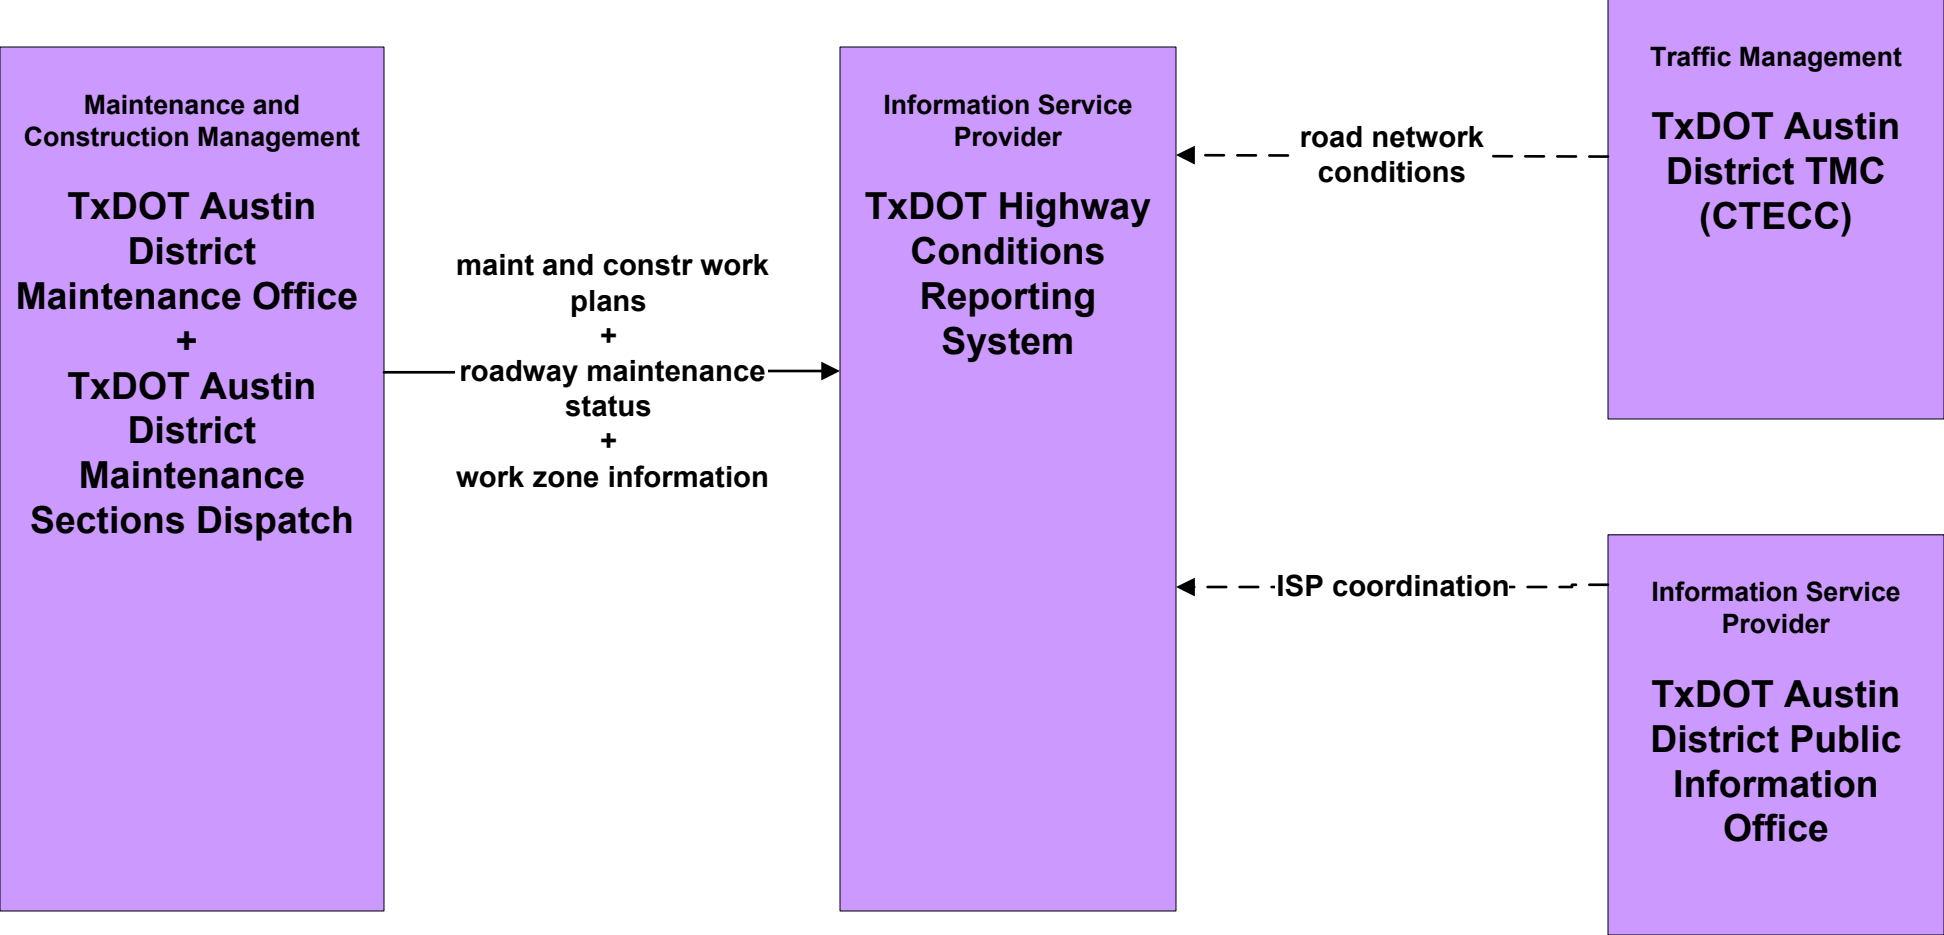

**Austin Regional ITS Architecture**

**Customized Market Package Diagrams**

**Advanced Traveler Information Systems (ATIS)**

**ATIS1 - Broadcast Traveler Information  
TxDOT HCRS (Inputs)**

**ATIS1 - Broadcast Traveler Information  
TxDOT HCRS (Outputs)**

**ATIS2 - Interactive Traveler Information  
TxDOT 511 (1 of 2)**

**ATIS2 - Interactive Traveler Information  
TxDOT 511 (2 of 2)**

**ATIS5 - ISP Based Route Guidance  
TxDOT Motor Carrier Routing Information**