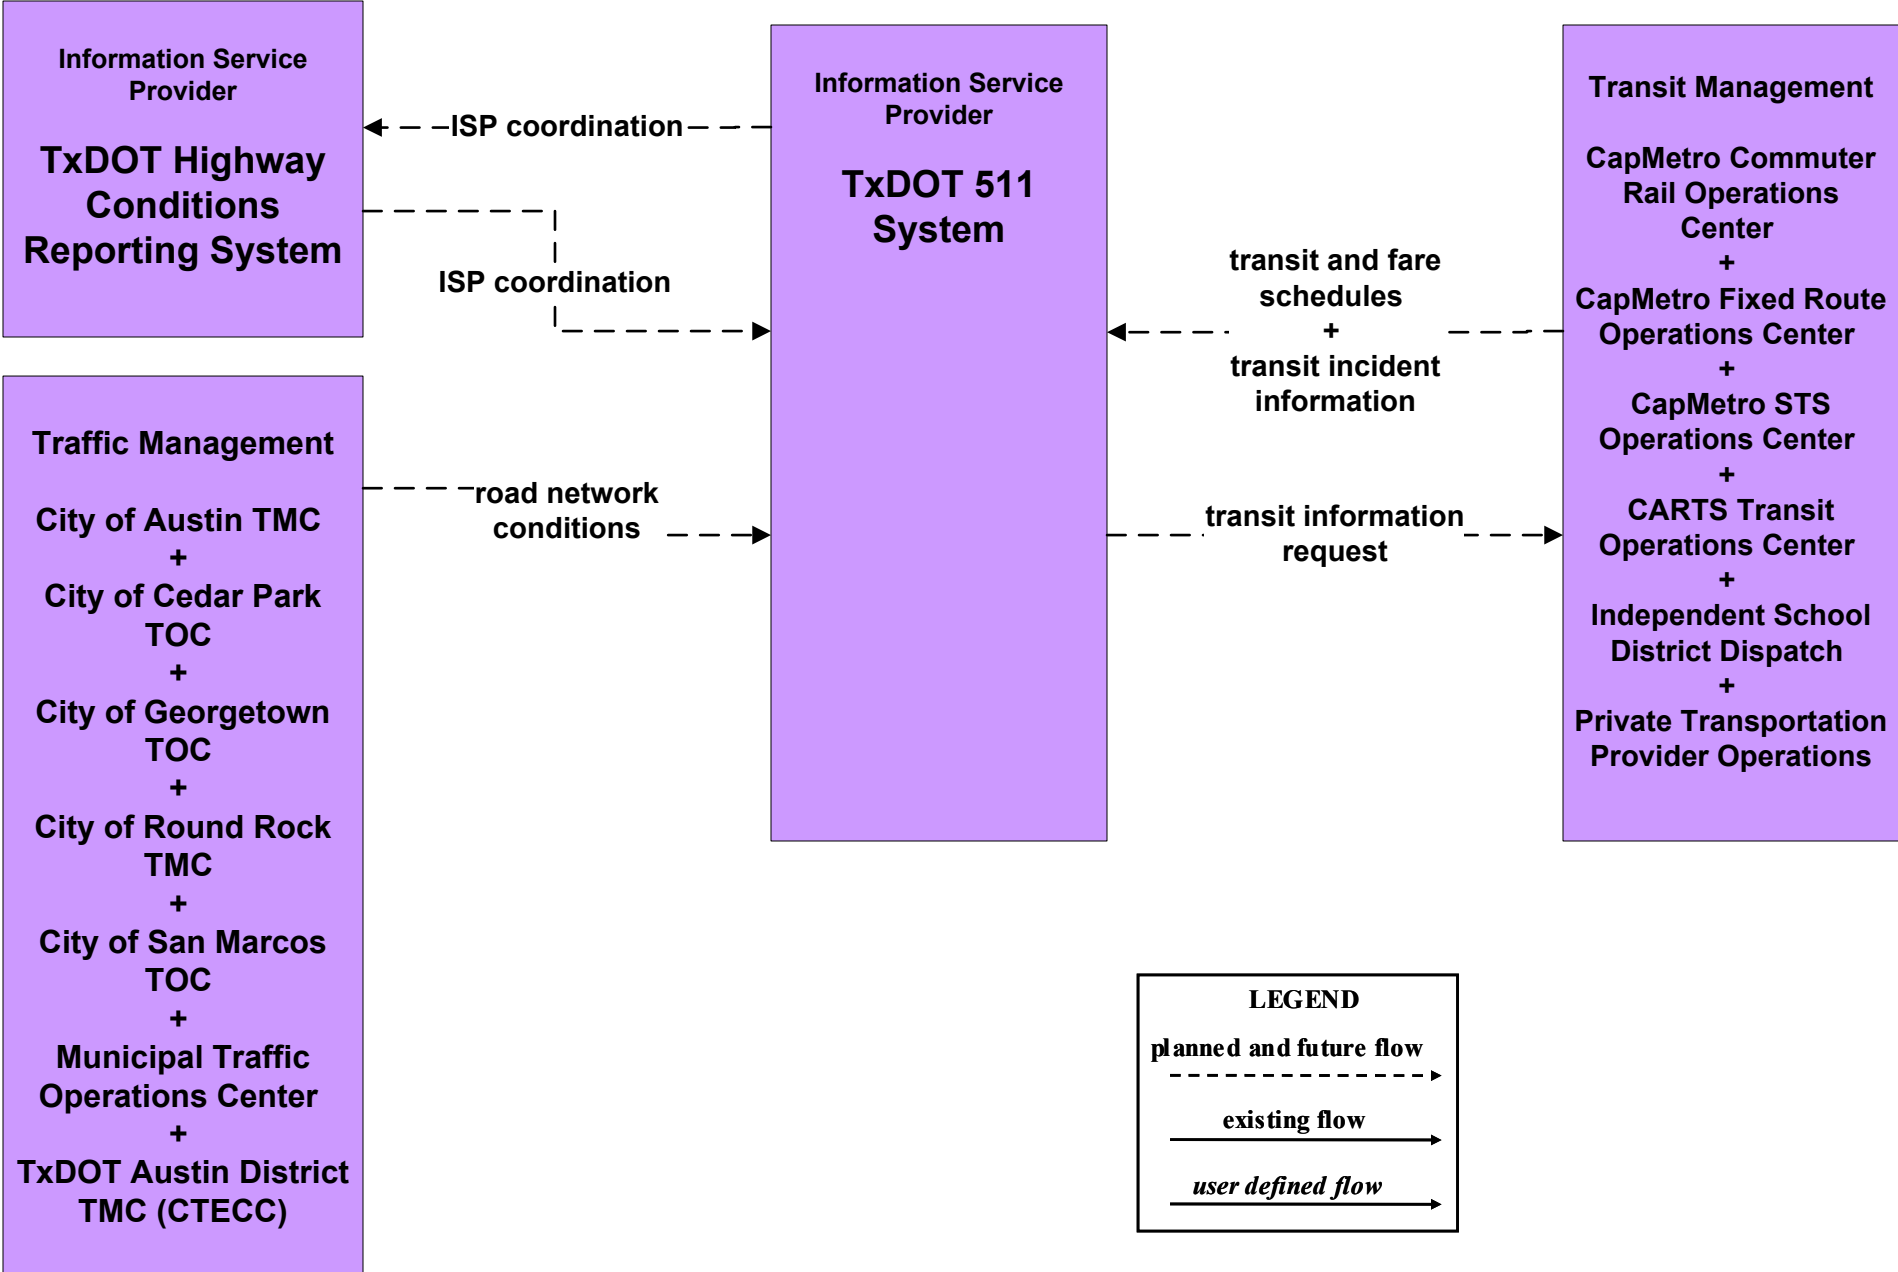

**Austin Regional ITS Architecture**

**Customized Market Package Diagrams**

**Advanced Traveler Information Systems (ATIS)**

**ATIS1 - Broadcast Traveler Information  
TxDOT HCRS (Inputs)**

**ATIS1 - Broadcast Traveler Information  
TxDOT HCRS (Outputs)**

**ATIS2 - Interactive Traveler Information  
TxDOT 511 (1 of 2)**

**ATIS2 - Interactive Traveler Information  
TxDOT 511 (2 of 2)**

**ATIS5 - ISP Based Route Guidance  
TxDOT Motor Carrier Routing Information**