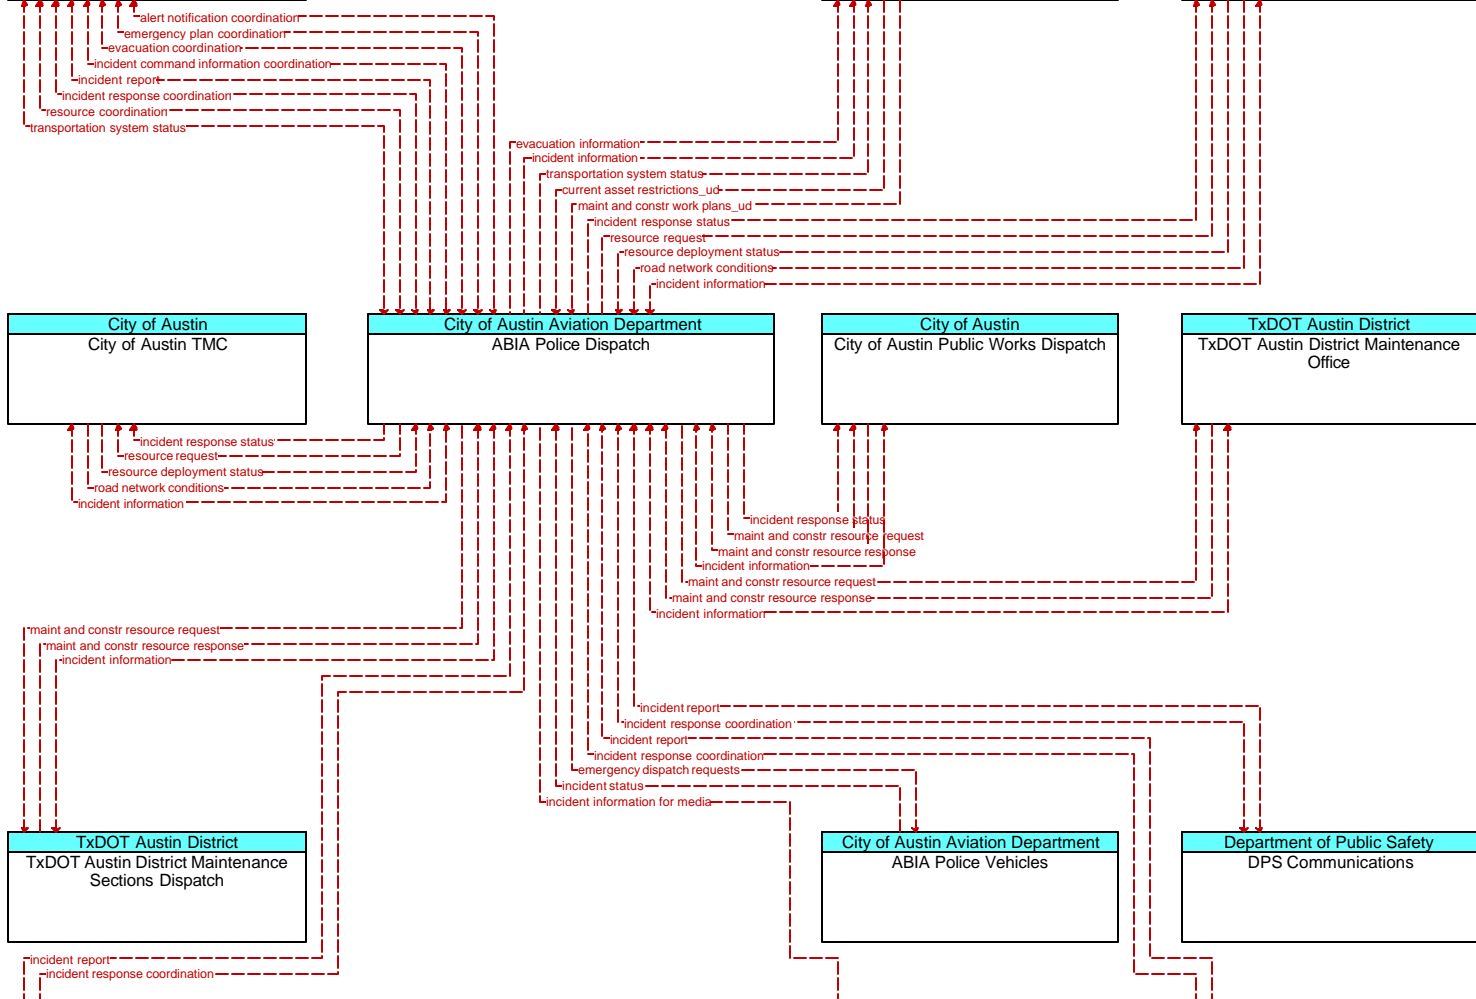

**City of Austin**  
City of Austin TMC

**City of Austin Aviation Department**  
ABIA Police Dispatch

**City of Austin**  
City of Austin Public Works Dispatch

**TxDOT Austin District**  
TxDOT Austin District Maintenance Office

**TxDOT Austin District**  
TxDOT Austin District Maintenance Sections Dispatch

**City of Austin Aviation Department**  
ABIA Police Vehicles

**Department of Public Safety**  
DPS Communications

**County Emergency Management Age...**  
Austin Region Incident, Mutual Aid and Communications Network

**Local Media**  
Local Print and Broadcast Media

**City of Austin and Travis County**  
City of Austin/Travis County 911 Dispatch Center (CTECC)

----- Planned