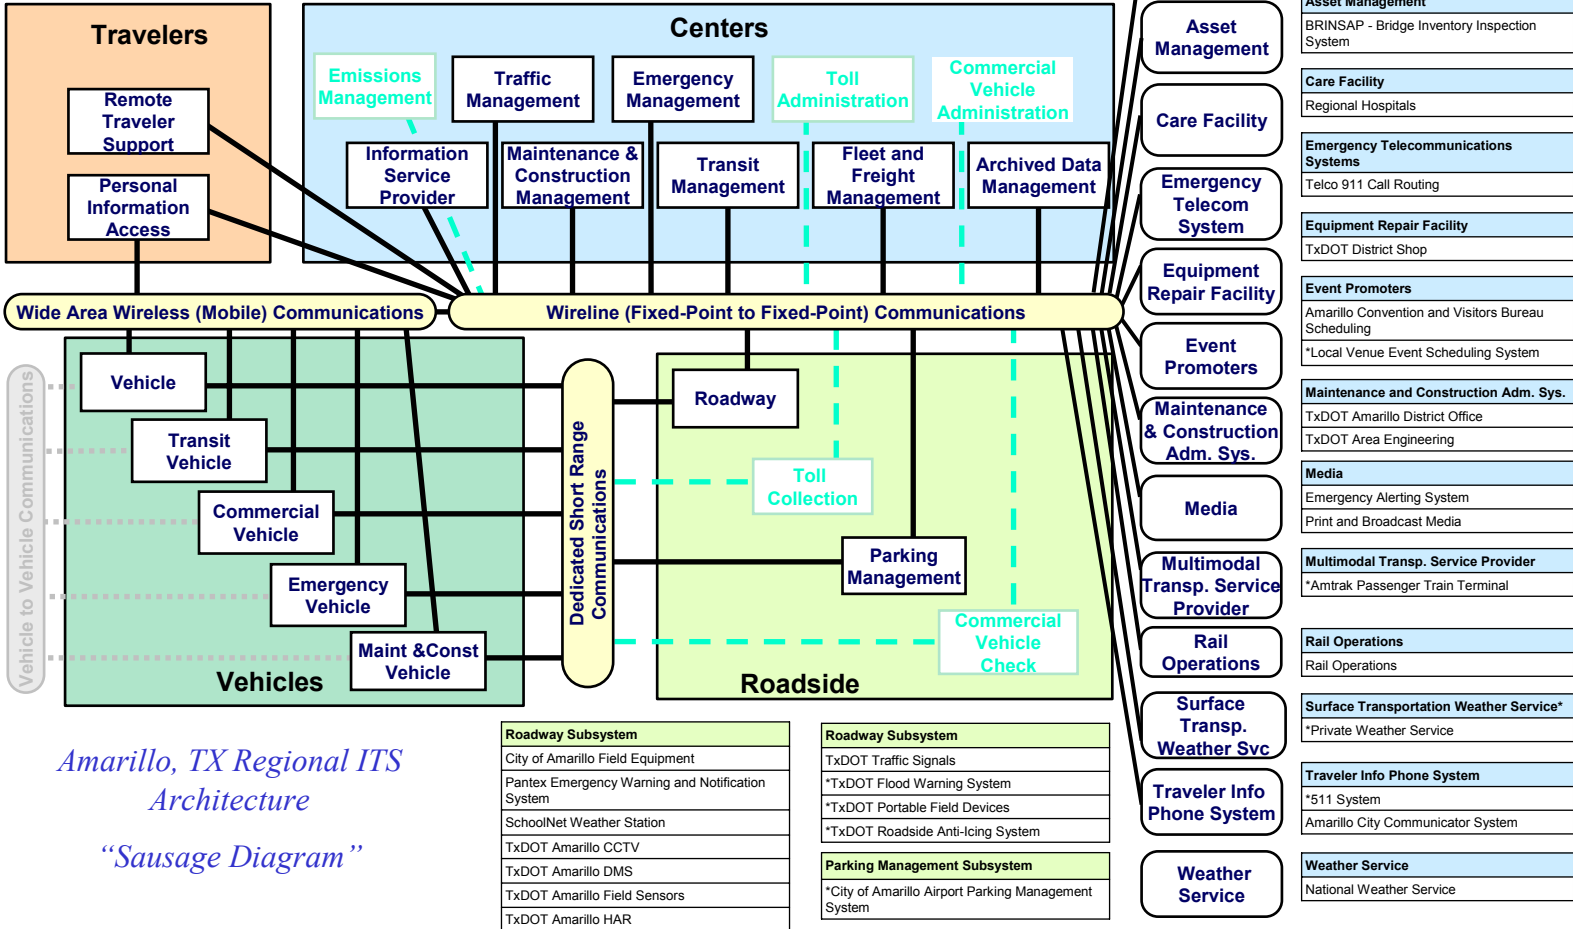

Transit Management Subsystem
Amarillo City Transit System Dispatch Center
*Amarillo Transit Information System
Independent School District Transit Dispatch
Panhandle Transit Dispatch

Fleet and Freight Management Subsystem
Private Commercial Vehicle Fleet Mgmt

Archived Data Management Subsystem
TxDOT Crash Record Information System
TxDOT Traffic Count Archive

Maintenance & Construction Management
City of Amarillo Maintenance
County Road and Bridge
Other States Maintenance Sections
Private Maintenance Dispatchers
TxDOT Amarillo District Office
TxDOT Area Engineering
TxDOT Rural Maintenance Sections
TxDOT Urban Maintenance Sections

Remote Traveler Support Subsystem
*Rest Areas/Visitor Centers/Service Plaza Kiosks
*Transit Kiosks

Personal Information Access Subsystem
Private Traveler Personal Access Devices

Vehicle Subsystem
Private Vehicles

Maint & Const Vehicle Subsystem
City of Amarillo Maintenance Vehicles
TxDOT Maintenance and Construction Vehicles

*Amarillo, TX Regional ITS Architecture*  
*"Sausage Diagram"*